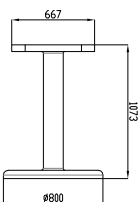

Juliet - Mounting Bracket
SCALE 1:1