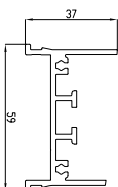

Juliet - Handrail
Available 6m Long, Can be joined
SCALE 1:1