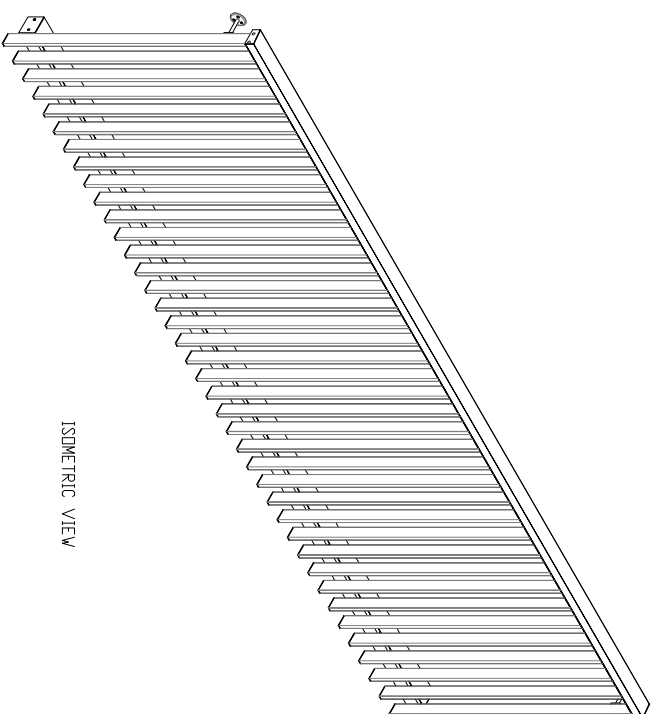

Juliet - Handrail
Available 6m Long, Can be joined
SCALE 1:1

Juliet - Handrail Cover
Available 6m Long, Can be joined
SCALE 1:1

Juliet - Mounting Bracket
SCALE 1:1

ISOMETRIC VIEW