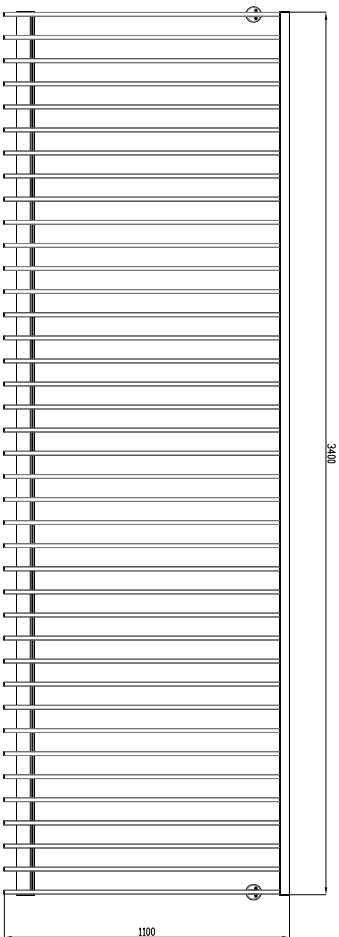

Juliet - Spindel
Available 6m Long, Can not be joined
SCALE 1:1

Juliet - Base Rail
Available 6m Long, Can be joined
SCALE 1:1

Juliet - Clip Fixing Strip
Available 6m Long, Can be joined
SCALE 1:1

Juliet - Clip Fixing Cover
Available 6m Long, Can be joined
SCALE 1:1

FRONT VIEW