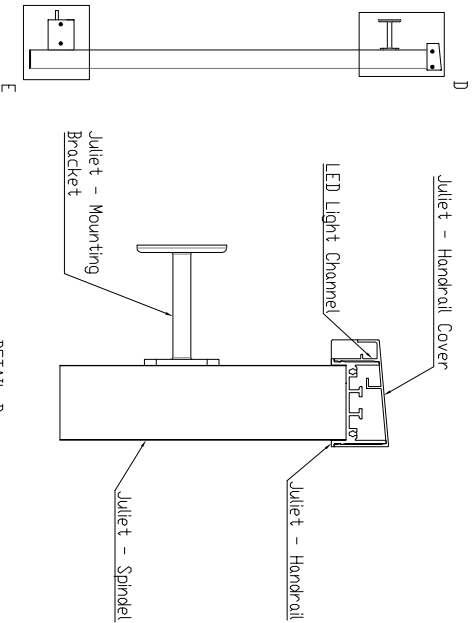

CROSS SECTION VIEWS

DETAIL D