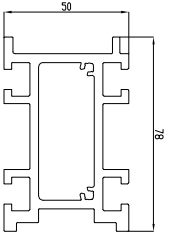

Juliet - Base Rail
Available 6m Long, Can be joined
SCALE 1:1