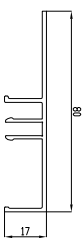

FRONT VIEW

Colour : Any Standard RAL Colours

Product		Juliet Balcony - Front Face Mounted	
Issue	Page Size	Scale	Drawn
12-08-21	A4 (D)	1:3	Shyam
Issuer	Sequence	CGA	Rev
MIL	000001	M	V3
Finish		PPC	
Page		1 of 1