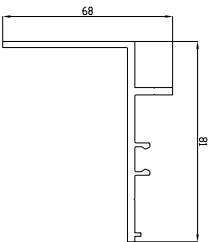

Juliet - Clip Fixing Strip
Available 6m Long, Can be joined
SCALE 1:1