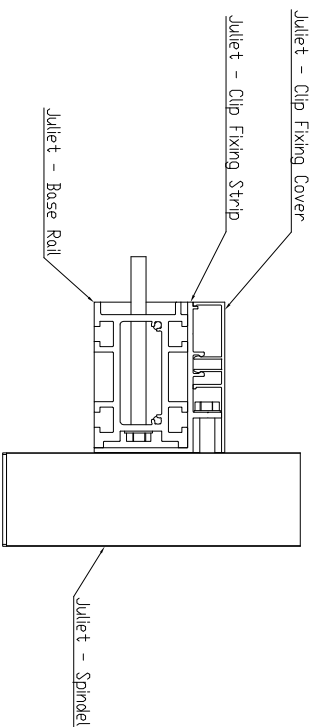

DETAIL E

CROSS SECTION VIEWS

Colour : Any Standard RAL Colours

Product		Juliet Balcony - Front Face Mounted	
Issue	Page Size	Scale	Drawn
12-08-21	A4 (D)	1:3	Shyam
Issuer	Sequence	CGA	Rev
MIL	000001	M	V3
Finish		PPC	
Page		1 of 1