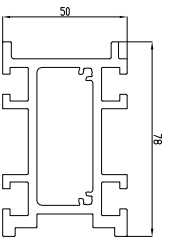

Juliet - Spindel
Available on Long, Can not be joined
SCALE 1:1

Juliet - Base Rail
Available on Long, Can be joined
SCALE 1:1