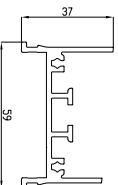

Juliet - Handrail
Available on Long, Can be joined
SCALE 1:1