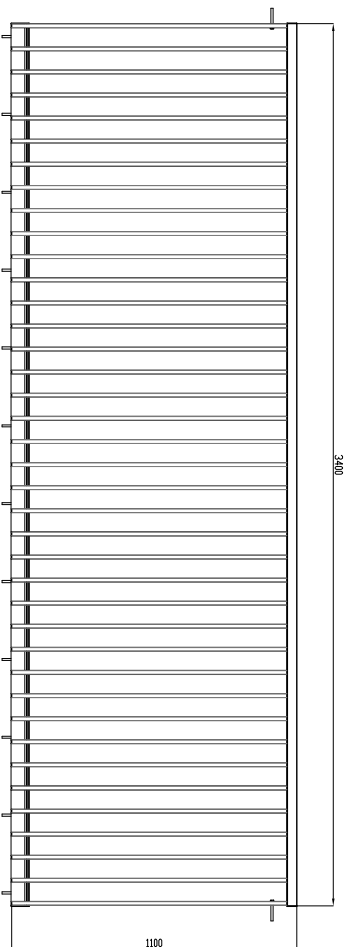

Juliet - Spindel
Available on Long, Can not be joined
SCALE 1:1