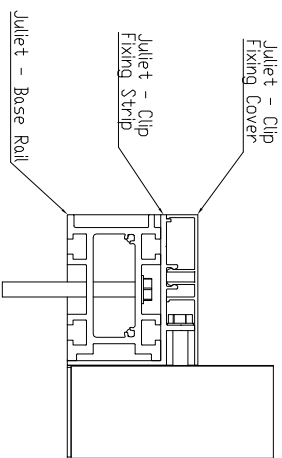

DETAIL E

Colour : Any Standard RAL Colours

Drawing Title:

Product:

Juliet Balcony - Inner Wall Mounted

Issue	Page Size	Scale	Drawn
12-08-21	A4 (D)	1:3	Shyam
Issuer	Sequence	CGA	Rev
MIL	000001	M	V3
Finish	PPC	1 of 1