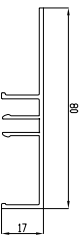

Juliet - Spindel
Available on Long, Can not be joined
SCALE 1:1

Colour : Any Standard RAL Colours

Drawing Title:

Product:

Juliet Balcony - Inner Wall Mounted

Issue	Page Size	Scale	Drawn
12-08-21	A4 (D)	1:3	Shyam
Issuer	Sequence	CGA	Rev
MIL	000001	M	V3
Finish	PPC	1 of 1