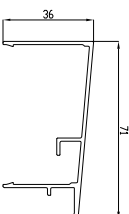

Juliet - Handrail Cover
Available on Long, Can be joined
SCALE 1:1