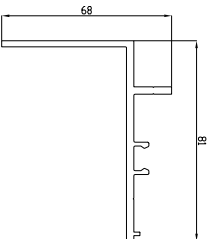

Juliet - Clip Fixing Strip
Available on Long, Can be joined
SCALE 1:1