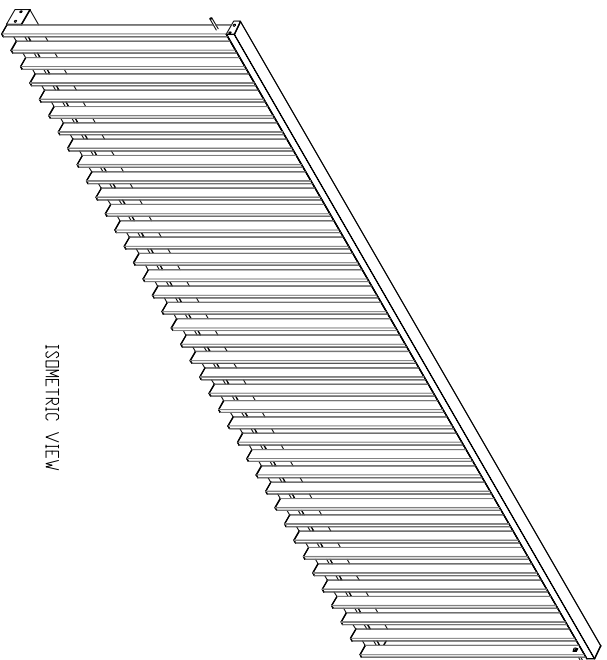

Juliet - Clip Fixing Cover
Available on Long, Can be joined
SCALE 1:1

Juliet - Handrail
Available on Long, Can be joined
SCALE 1:1

Juliet - Handrail Cover
Available on Long, Can be joined
SCALE 1:1

ISOMETRIC VIEW