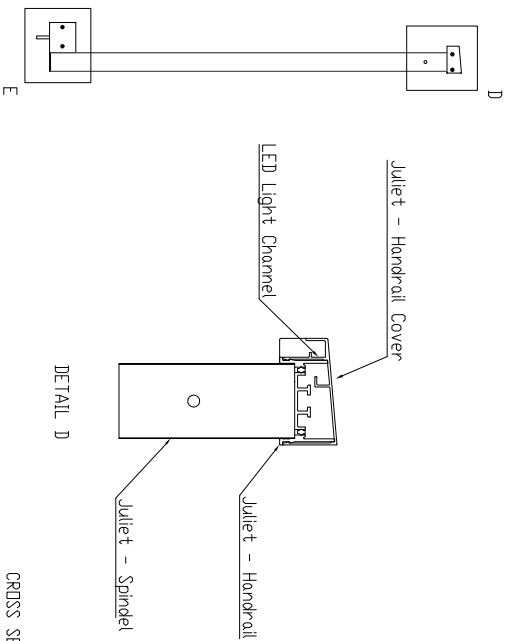

FRONT VIEW

CROSS SECTION VIEWS

DETAIL D