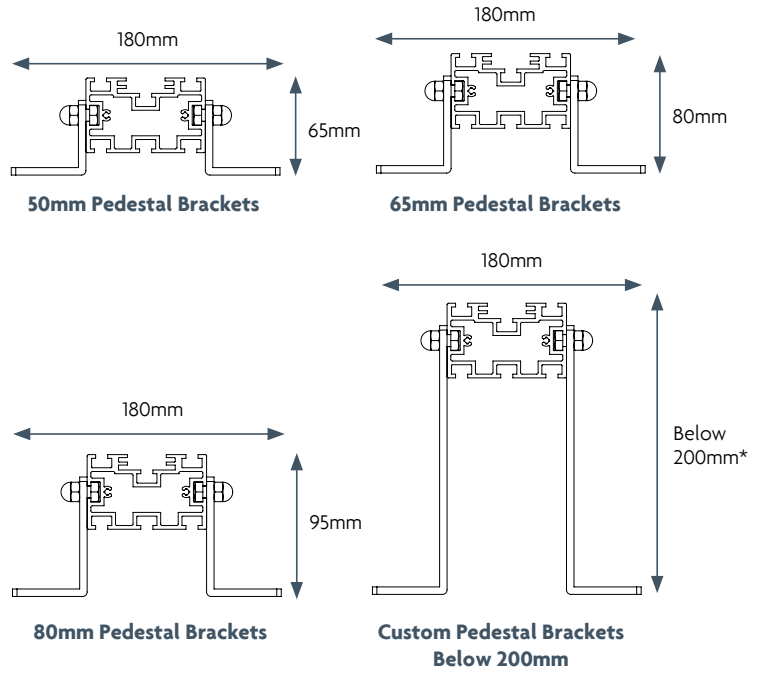

Dimensions

Adjustable Pedestal Brackets

*when used with a low joist

Warranty

The brackets are supplied with a **30 year warranty** against splitting, cracking, warping, splintering, rotting, twisting and material or manufacturing defects. They have a minimum **60 year life expectancy**.