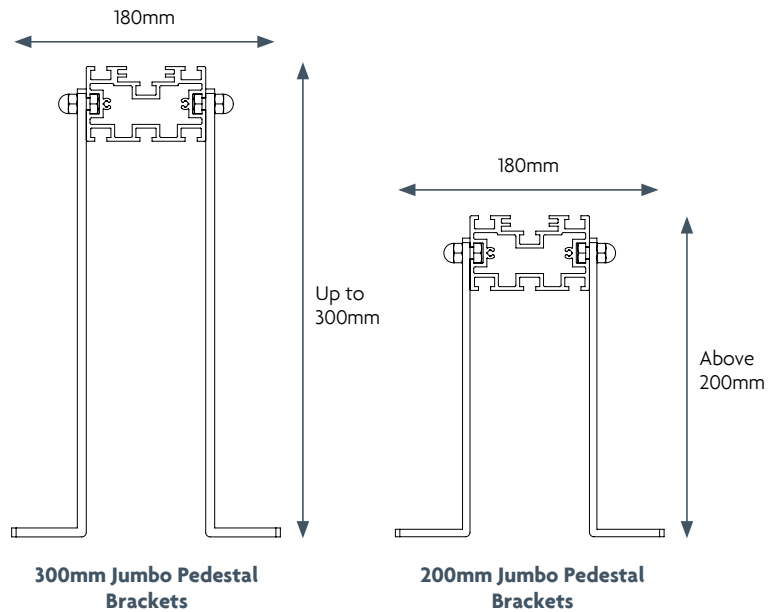

Jumbo Adjustable Pedestal Brackets

ALL ALUMINIUM

HEAT RESISTANT

LOW MAINTENANCE

RECYCLABLE

STABLE IN ALL WEATHER CONDITIONS

A1 FIRE RATED

House 1, Europa & Jenner
2 Trident Close
Rochester, Kent
ME2 4ER

Tel: 01622 235 672
Email: info@alideck.co.uk
www.alideck.co.uk

ALIDECK™
Aluminium Decking