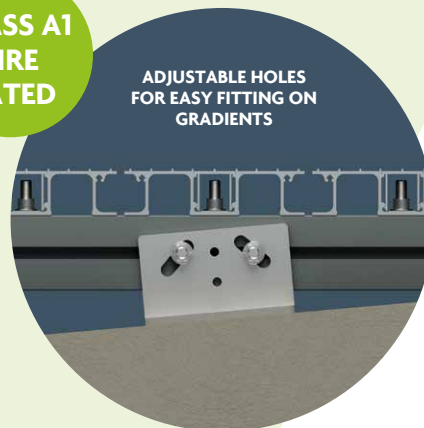

AliDeck

ADJUSTABLE PEDESTAL BRACKET

Specification
Datasheet

CLASS A1
FIRE
RATED

ADJUSTABLE HOLES
FOR EASY FITTING ON
GRADIENTS

LOW JOIST

ADJUSTABLE
PEDESTAL BRACKET

The AliDeck Adjustable Pedestal Bracket is compatible with all of our joists. Available in 4 standard sizes (bespoke sizes available on request), a wide array of build-up heights can be easily achieved.

This design allows for quick and hassle free installation on site.

Product Specification

Fire Rating:	A1
Material:	6063 T6 structural grade aluminium
Height range	30mm to 200mm
Base Diameter:	100mm x 50mm
Finish:	Mill Finish Aluminium
Biological/chemical	Resistant to moulds, algae, alkali, bitumen
Certified Compression	5kN as standard (Data available on request)

AliDeck JUMBO ADJUSTABLE PEDESTAL BRACKETS

Specification
Datasheet

BRACKETS CAN
BE USED WITH
ADHESIVE TAPE

CLASS A1
FIRE
RATED

Designed to provide an economical but versatile pedestal option, our 6mm thick Jumbo Adjustable Pedestal Brackets are A1-rated and non-combustible as they are manufactured and supplied in mill-finish. Simple but highly effective allowing users to create an even greater build up height. Installation and levelling can be accomplished quickly and easily with the L-shaped aluminium brackets with sloping bolt channels.