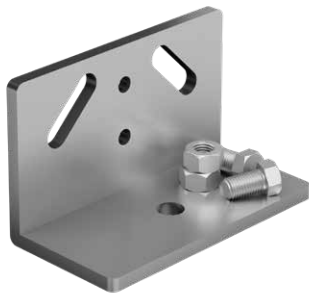

AliDeck

ADJUSTABLE PEDESTAL BRACKET

Specification
Datasheet

CLASS A1
FIRE
RATED

ADJUSTABLE HOLES
FOR EASY FITTING ON
GRADIENTS

LOW JOIST

ADJUSTABLE
PEDESTAL BRACKET

The AliDeck Adjustable Pedestal Bracket is compatible with all of our joists. Available in 4 standard sizes (bespoke sizes available on request), a wide array of build-up heights can be easily achieved.

This design allows for quick and hassle free installation on site.

Product Specification

Fire Rating:	A1
Material:	6063 T6 structural grade aluminium
Height range	30mm to 200mm
Base Diameter:	100mm x 50mm
Finish:	Mill Finish Aluminium
Biological/chemical	Resistant to moulds, algae, alkali, bitumen

AliDeck

JUMBO ADJUSTABLE PEDESTAL BRACKETS

Specification
Datasheet

CLASS A1
FIRE
RATED

BRACKETS CAN
BE USED WITH
ADHESIVE TAPE

Designed to provide an economical but versatile pedestal option, our 6mm thick Jumbo Adjustable Pedestal Brackets are A1-rated and non-combustible as they are manufactured and supplied in mill-finish. Simple but highly effective allowing users to create an even greater build up height. Installation and levelling can be accomplished quickly and easily with the L-shaped aluminium brackets with sloping bolt channels.

Product Specification

Fire Rating:	A1
Material:	6063 T6 structural grade aluminium
Height range	Up to 300mm
Base Diameter:	100mm x 50mm
Finish:	Mill Finish Aluminium
Biological/chemical	Resistant to moulds, algae, alkali, bitumen