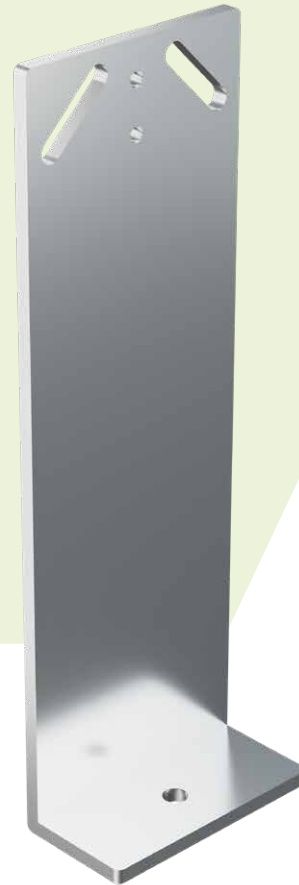

AliDeck

ADJUSTABLE PEDESTAL BRACKET

Specification
Datasheet

CLASS A1
FIRE
RATED

ADJUSTABLE HOLES
FOR EASY FITTING ON
GRADIENTS

LOW JOIST

ADJUSTABLE
PEDESTAL BRACKET

The AliDeck Adjustable Pedestal Bracket is compatible with all of our joists. Available in 4 standard sizes (bespoke sizes available on request), a wide array of build-up heights can be easily achieved.

This design allows for quick and hassle free installation on site.

Product Specification

Fire Rating:	A1
Material:	6063 T6 structural grade aluminium
Height range	30mm to 200mm
Base Diameter:	100mm x 50mm
Finish:	Mill Finish Aluminium
Biological/chemical	Resistant to moulds, algae, alkali, bitumen

AliDeck

JUMBO ADJUSTABLE PEDESTAL BRACKETS

Specification
Datasheet

CLASS A1
FIRE
RATED

BRACKETS CAN
BE USED WITH
ADHESIVE TAPE

Designed to provide an economical but versatile pedestal option, our 6mm thick Jumbo Adjustable Pedestal Brackets are A1-rated and non-combustible as they are manufactured and supplied in mill-finish. Simple but highly effective allowing users to create an even greater build up height. Installation and levelling can be accomplished quickly and easily with the L-shaped aluminium brackets with sloping bolt channels.

Product Specification

Fire Rating:	A1
Material:	6063 T6 structural grade aluminium
Height range	Up to 300mm
Base Diameter:	100mm x 50mm
Finish:	Mill Finish Aluminium
Biological/chemical	Resistant to moulds, algae, alkali, bitumen