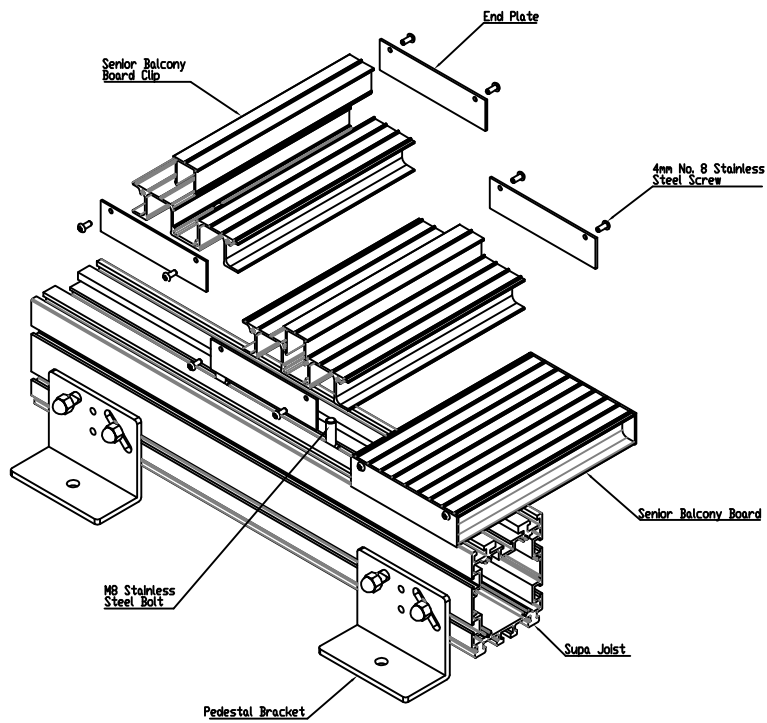

ISOMETRIC VIEW

Joist Span (Center to Center of Pedestals) - 3000mm

Colour : 10 Standard Colours

Product: Supa Joist					
Date	Page Size	Scale	Drawn		
23-02-21	A2 (L)	1:3	Shyan		
Issuer	Sequence	(Tot)	Rev		
MIL	000001	1/1	V1		
If in any doubt check with us We drawing will be on 100% SHS 40			Finish	Page	
			PPC	1 of 1