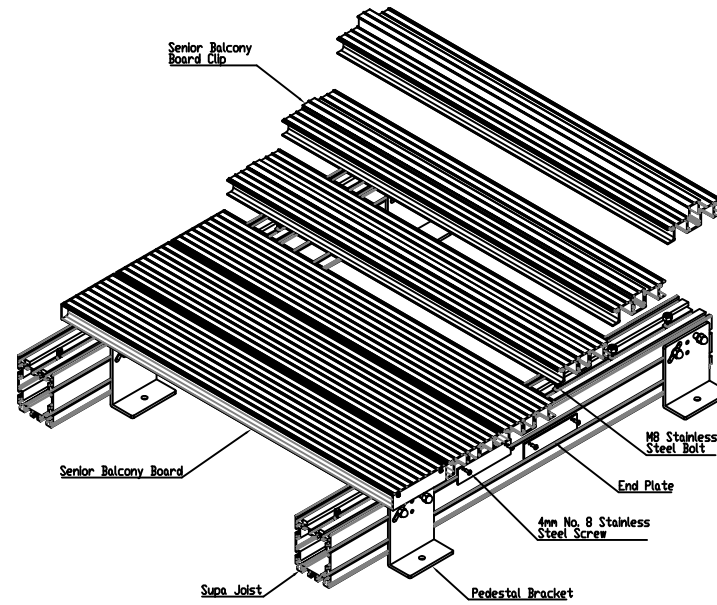

ISOMETRIC VIEW

Joist Span (Center to Center of Pedestals) - 3000mm

Colour : 10 Standard Colours

Product: Supa Joist					
Date	Page Size	Scale	Drawn		
23-02-21	A2 (L)	1:3	Shyan		
Issuer	Sequence	(Tot)	Rev		
MIL	000001	1/1	V1		
If in any doubt check with us We drawing will be on 100% SHS 40			Finish	Page	
			PPC	1 of 1