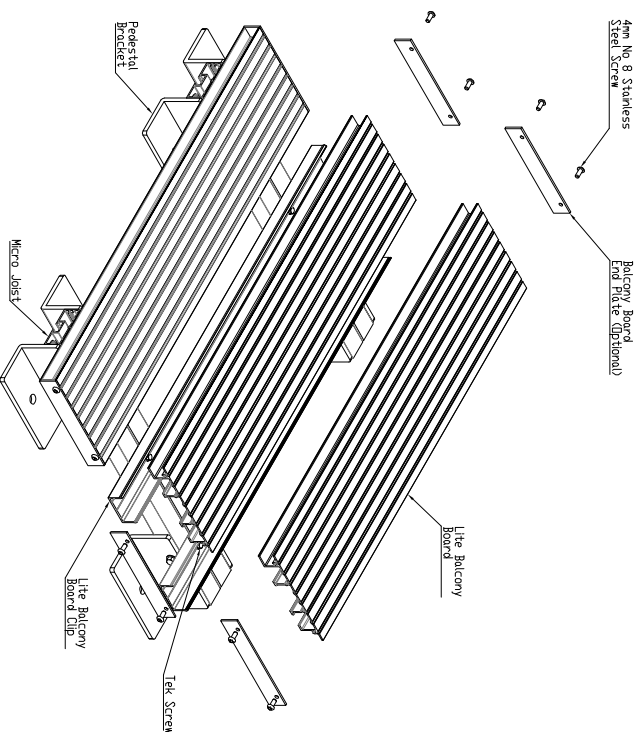

Micro Joist

Maximum length: 6000m

SCALE: 1:1

ISOMETRIC VIEW

Joist Span (Center to Center of Pedestals) - 300mm

		From	
This drawing and the product it represents are the property of ALIDECK and its subsidiaries. Any reproduction or use without the written permission of ALIDECK is strictly prohibited.			
Drawing Title: (Alideck) - (Micro Joist - Standard Drawing)			
Product: Micro Joist			
Issue	Page Size	Scale	Drawn
20-08-21	A4 (A)	1:1	Shyam
MLL	Sequence	CT&D	Rev
000001	01	01	V2
MLL	Finish	PPC	Page
01	1 of 1		