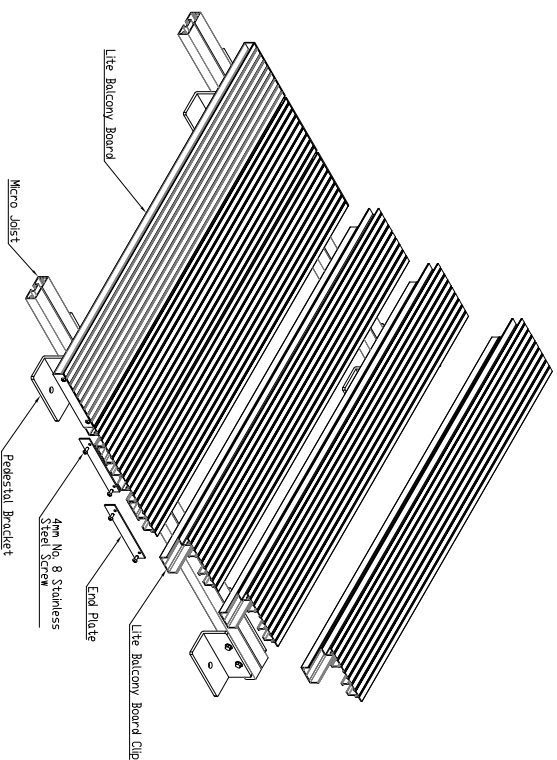

Micro Joist

Maximum length: 6000m

SCALE: 1:1

ISOMETRIC VIEW

Joist Span (Center to Center of Pedestals) - 300mm

		From	
This drawing and the product it represents are the property of ALIDECK and its subsidiaries. Any reproduction or use without the written permission of ALIDECK is strictly prohibited.			
Drawing Title: (Alideck) - (Micro Joist - Standard Drawing)			
Product: Micro Joist			
Issue	Page Size	Scale	Drawn
20-08-21	A4 (A)	1:1	Shyam
MLL	Sequence	CT&D	Rev
000001	01	01	V2
MLL	Finish	PPC	Page
01	1 of 1		