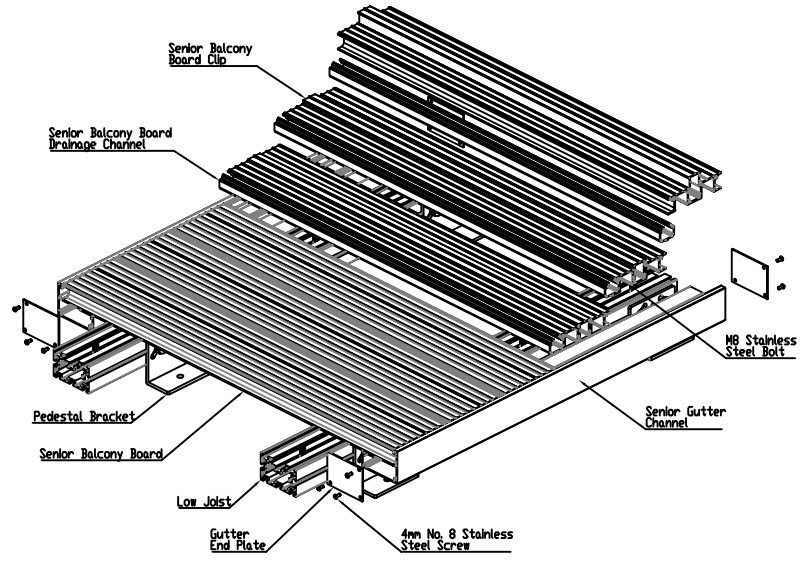

Low Joist
Maximum length 6000mm
SCALE 1:1

ISOMETRIC VIEW

Joist Span (Center to Center of Pedestals) - 1200mm

Colour : 10 Standard Colours

Drawing Title:
(Aldeck) - (Low Joist - Standard Drawing)

Product:
Low Joist

Date	Page Size	Scale	Drawn
20-02-21	A2 (L)	1:3	Shyan
Issuer	Sequence	(Tot)	Rev
MIL	000001	1/1	V1
Finish	Page		
PPC	1 of 1