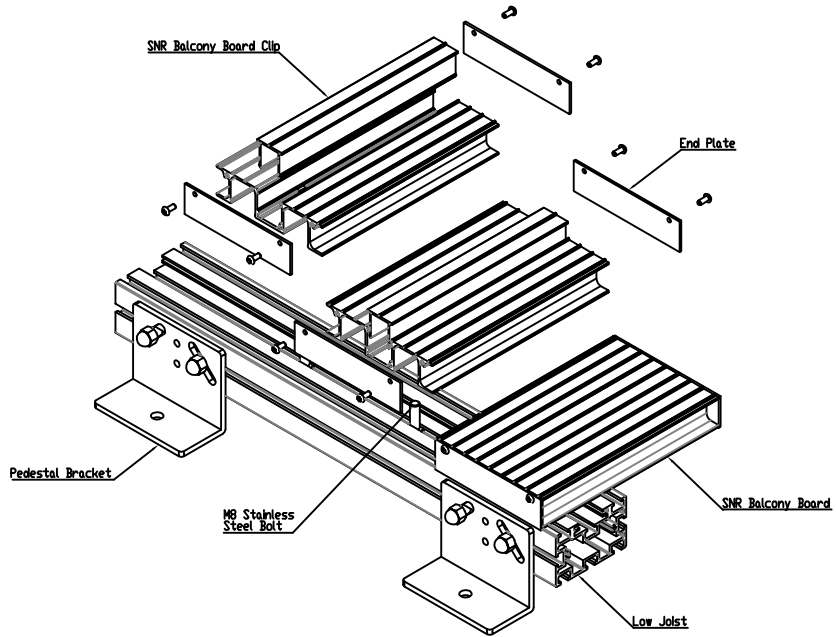

Low Joist
Maximum length 6000mm
SCALE 1:1

ISOMETRIC VIEW

Joist Span (Center to Center of Pedestals) - 1200mm

Colour : 10 Standard Colours

Drawing Title:
(Aldeck) - (Low Joist - Standard Drawing)

Product:
Low Joist

Date	Page Size	Scale	Drawn
20-02-21	A2 (L)	1:3	Shyan
Issuer	Sequence	(Tot)	Rev
MIL	000001	1/1	V1
Finish	Page		
PPC	1 of 1