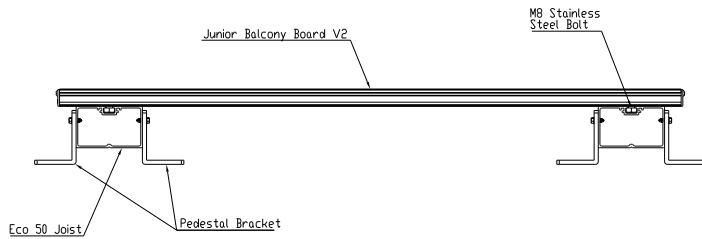

Junior Balcony Board Clip V2
Maximum length: 6000mm
SCALE 1:1

DETAIL A

DETAIL B

CROSS SECTION VIEWS