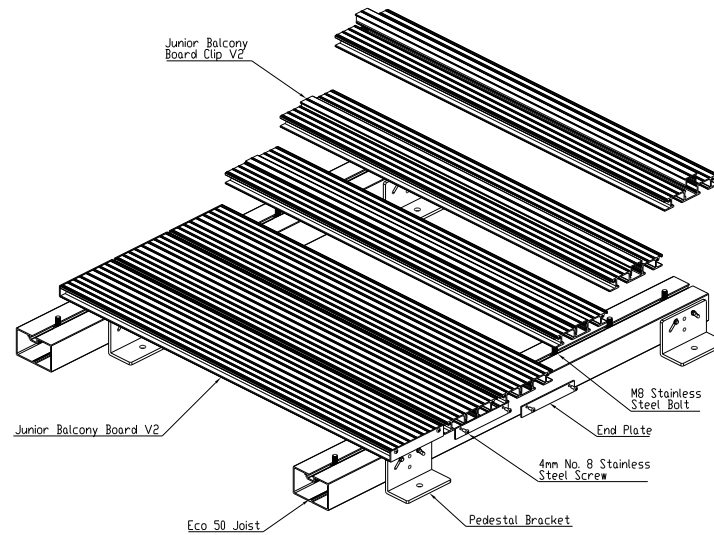

ISOMETRIC VIEW

Board Span (Center to Center of Joists) - 800mm
Joist Span (Center to Center of Pedestals) - 1200mm

Colour : 10 Standard Colours

Date	Page Size	Scale	Drawn
27-09-23	A3 (L)	1:3	Shyan
Issuer	Sequence	(Tot)	Rev
MIL	00001	1/1	V1

Finish	Page
PPC	1 of 1