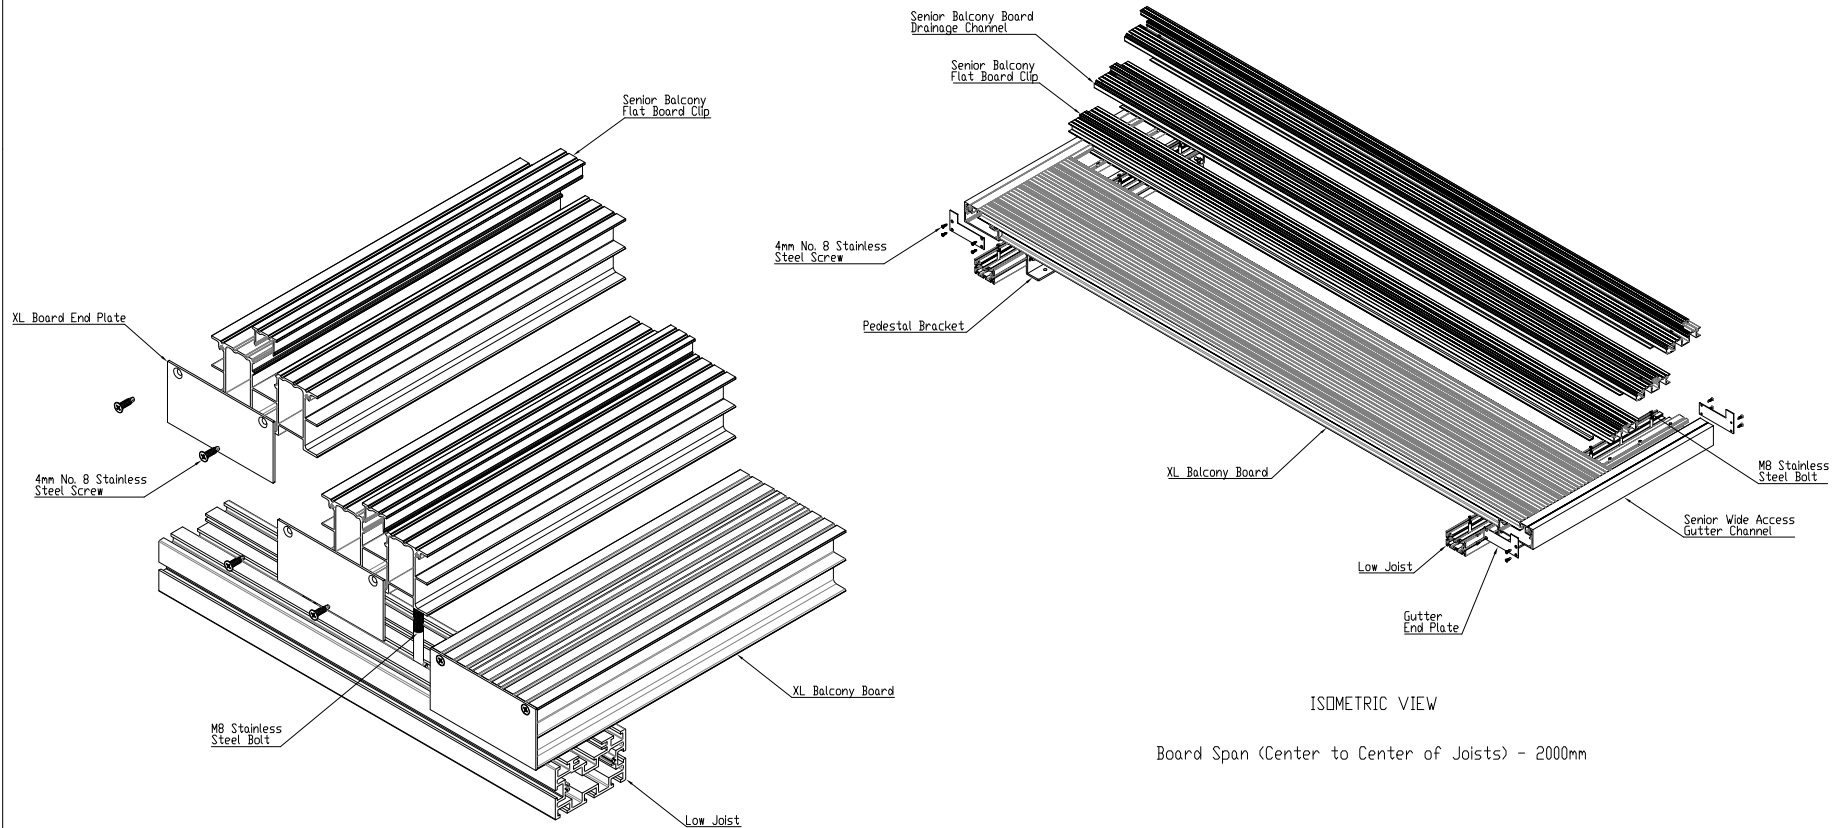

SCALE 1:1

Maximum length: 6000mm
Can be joined

SCALE 1:1

ISOMETRIC VIEW

Board Span (Center to Center of Joists) - 2000mm

Colour : 10 Standard Colours

Product:
XL Balcony Board

Date	Page Size	Scale	Drawn
09-09-21	A2 (L)	1:3	Shyam
Issuer	Sequence	(Tot)	Rev
MIL	00001	1/1	VI

IF IN ANY DOUBT ABOUT DETAILS ON THIS DRAWING CALL US ON 0800 828 610

Finish
PPC

Page
1 of 1