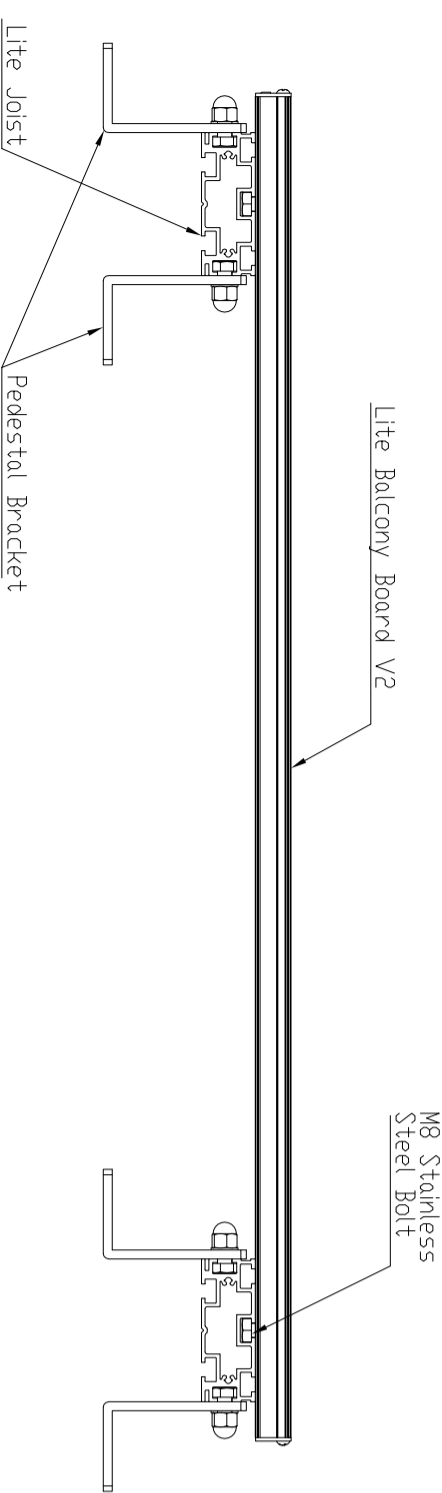

Lite Joist

Maximum length: 6000mm

SCALE 1:1

Lite Balcony Board V2

Maximum span between fixings: 600mm  
Length of extrusion stock: 6m & 4m

SCALE 1:1

Lite Balcony Board Clip V2

Maximum length: 6000mm

SCALE 1:1

Pedestal Bracket

Maximum height: 200mm

SCALE 1:1

DETAIL A

DETAIL B

ISOMETRIC VIEW

CROSS SECTION VIEWS

Board Span (Center to Center of Joists) – 600mm  
Joist Span (Center to Center of Pedestals) – 800mm

Colour : 10 Standard Colours

From **MILWOOD GROUP**  
This drawing and the product it displays is the sole property of ALIDECK. Any reproduction of this drawing or product without the written permission of ALIDECK is prohibited.