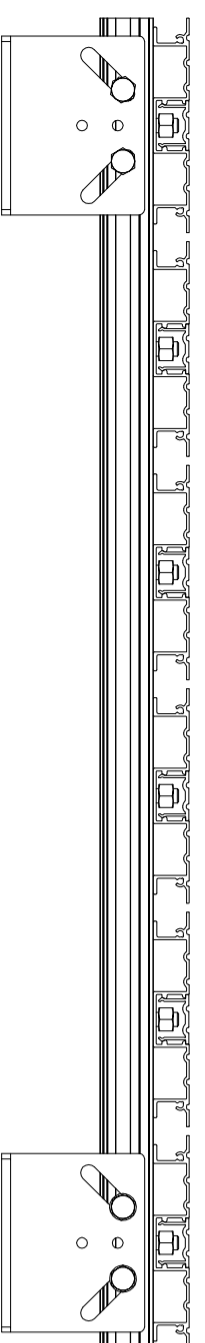

Lite Joist

Maximum length: 6000mm

SCALE 1:1

Lite Balcony Board V2

Maximum span between fixings: 600mm  
Length of extrusion stock: 6m & 4m

SCALE 1:1

Lite Balcony Board Clip V2

Maximum length: 6000mm

SCALE 1:1

Pedestal Bracket

Maximum height: 200mm

SCALE 1:1

DETAIL A

DETAIL B

ISOMETRIC VIEW

CROSS SECTION VIEWS

Board Span (Center to Center of Joists) – 600mm  
Joist Span (Center to Center of Pedestals) – 800mm

Colour : 10 Standard Colours

From **MILWOOD GROUP**  
This drawing and the product it displays is the sole property of ALIDECK. Any reproduction of this drawing or product without the written permission of ALIDECK is prohibited.

Drawing Title: ALIDECK) – (Lite Balcony Board V2, Lite Joist & Pedestal Bracket)

Product:	Lite Board V2, Lite Joist & Pedestal Bracket		
Date:	17-06-23	Page Size:	A3 (L)
Issuer:	MIL	Scale:	1:3
Sequence:	000001	Drawn:	Shyam
Rev:	V1	Rev:	V1
Finish:	PPC	Page:	1 of 1