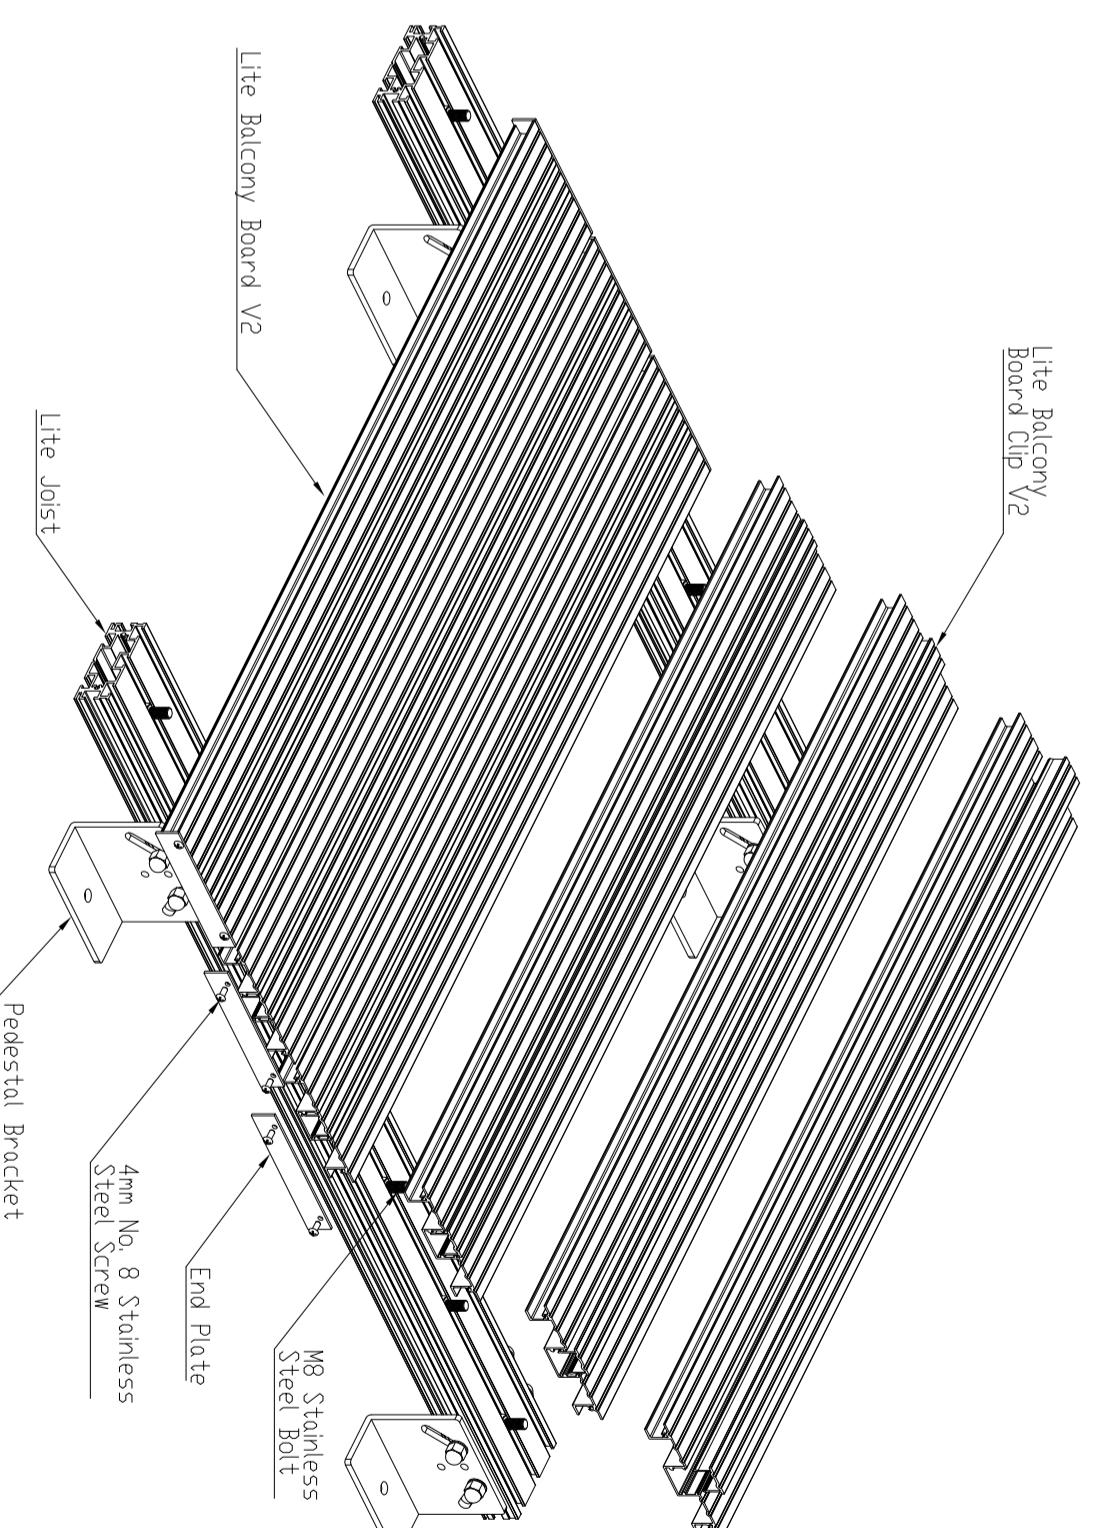

SCALE 1:1

Pedestal Bracket

Maximum height: 200mm

SCALE 1:1

DETAIL A

DETAIL B

ISOMETRIC VIEW

CROSS SECTION VIEWS

Board Span (Center to Center of Joists) – 600mm  
Joist Span (Center to Center of Pedestals) – 800mm

Colour : 10 Standard Colours

From **MILWOOD GROUP**  
This drawing and the product it displays is the sole property of ALIDECK. Any reproduction of this drawing or product without the written permission of ALIDECK is prohibited.