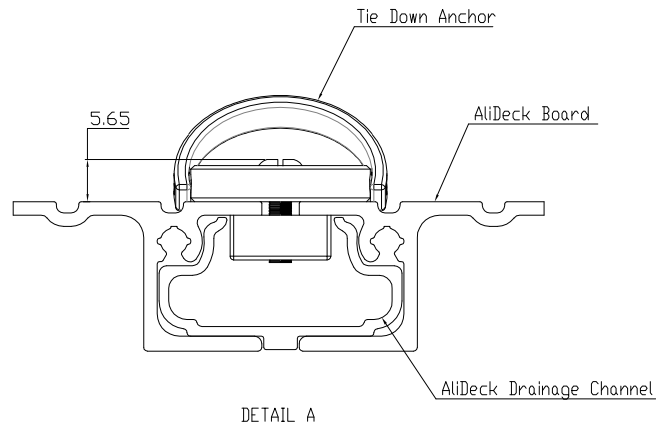

A

Colour : 10 Standard Colours

Product: Tie Down Anchor			
Date 03-09-21	Page Size A2 (L)	Scale 1:3	Drawn Shyam
Issuer MIL	Sequence 00001	(Tot) 1/1	Rev V1
If in any doubt about details on this drawing call us on 0800 828 632		Finish PPC	Page 1 of 1