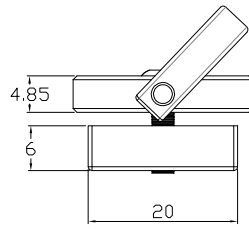

A

Colour : 10 Standard Colours

Product: Tie Down Anchor			
Date 03-09-21	Page Size A2 (L)	Scale 1:3	Drawn Shyam
Issuer MIL	Sequence 00001	(Tot) 1/1	Rev V1
If in any doubt about details on this drawing call us on 0800 828 632		Finish PPC	Page 1 of 1