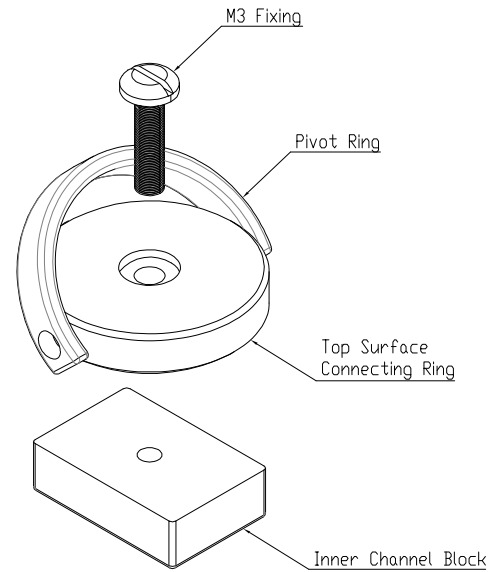

A

Colour : 10 Standard Colours

Product: Tie Down Anchor			
Date 03-09-21	Page Size A2 (L)	Scale 1:3	Drawn Shyam
Issuer MIL	Sequence 00001	(Tot) 1/1	Rev V1
If in any doubt about details on this drawing call us on 0800 828 632		Finish PPC	Page 1 of 1