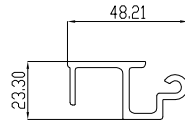

SCALE 1:1

SCALE 1:1

Colour : 10 Standard Colours

Product:
Senior Wide Access Gutter

Date	Page Size	Scale	Drawn
27-08-21	A2 (L)	1:3	Shyan

Issuer	Sequence	(Tot)	Rev
MIL	000001	1/1	V2

Finish	Page
PPC	1 of 1