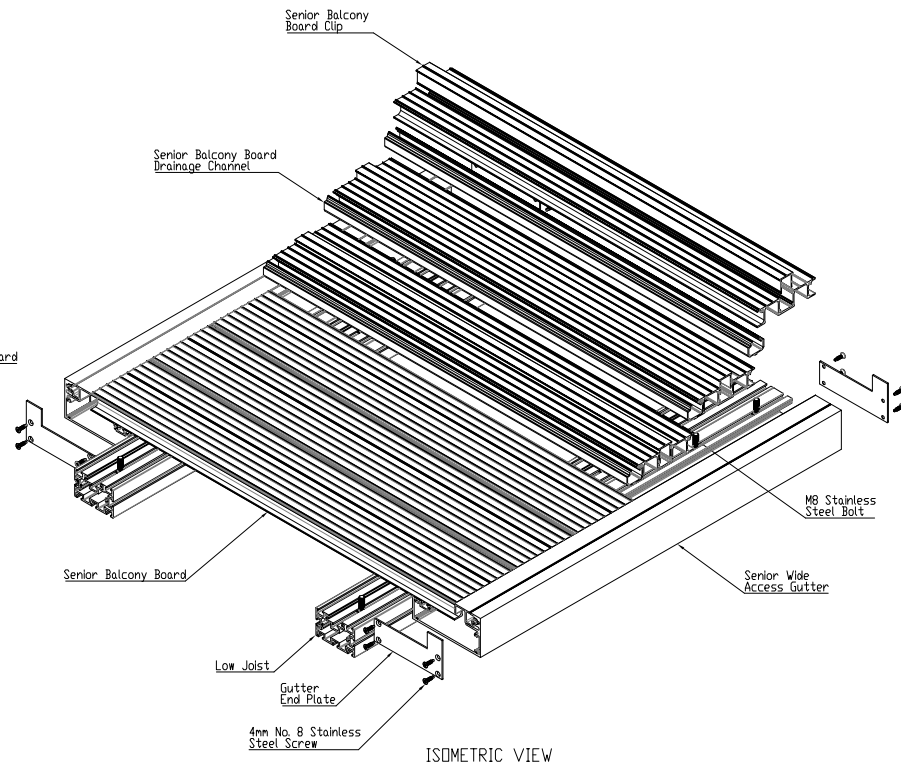

ISOMETRIC VIEW

Colour : 10 Standard Colours

Product:
Senior Wide Access Gutter

Date	Page Size	Scale	Drawn
27-08-21	A2 (L)	1:3	Shyan

Issuer	Sequence	(Tot)	Rev
MIL	000001	1/1	V2

Finish	Page
PPC	1 of 1