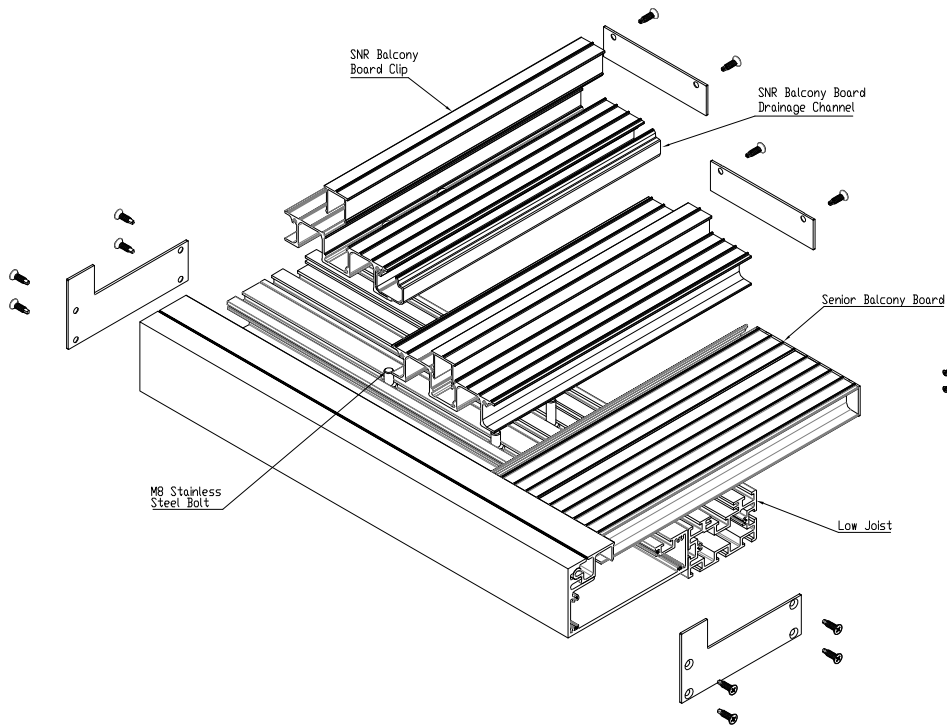

ISOMETRIC VIEW

Colour : 10 Standard Colours

Product:
Senior Wide Access Gutter

Date	Page Size	Scale	Drawn
27-08-21	A2 (L)	1:3	Shyan

Issuer	Sequence	(Tot)	Rev
MIL	000001	1/1	V2

Finish	Page
PPC	1 of 1