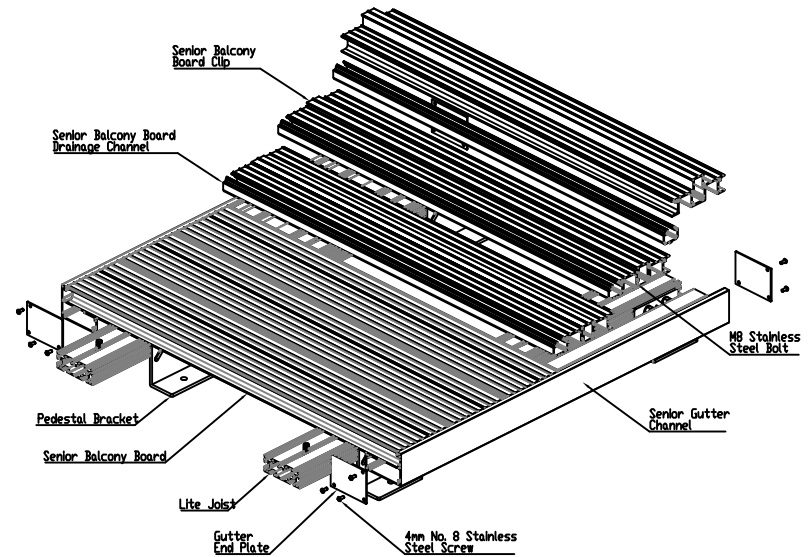

SCALE 1:1

ISOMETRIC VIEW

Colour : 10 Standard Colours

Product:
Senior Balcony Board Drainage Channel

Date	Page Size	Scale	Drawn
17-02-21	A2 (L)	1:3	Shyan
Issuer	Sequence	(Tot)	Rev
MIL	000001	1/1	V1

Finish	Page
PPC	1 of 1