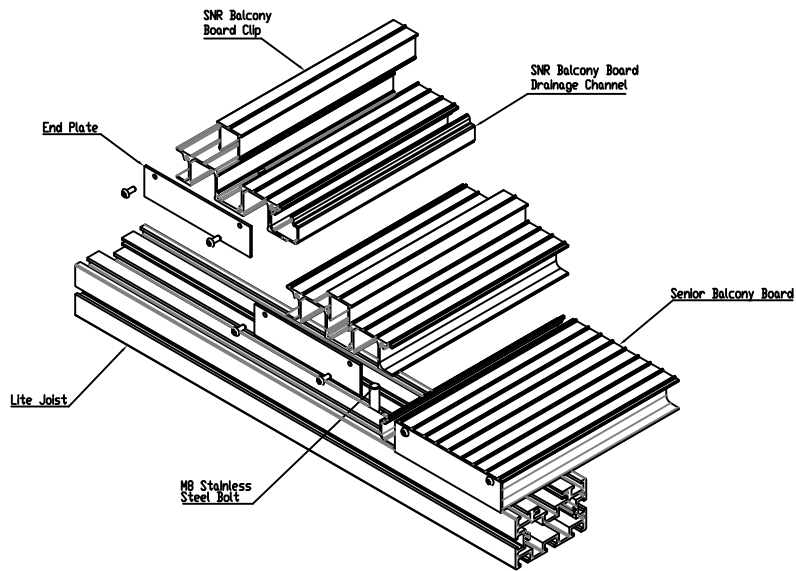

SCALE 1:1

ISOMETRIC VIEW

Colour : 10 Standard Colours

Product:
Senior Balcony Board Drainage Channel

Date	Page Size	Scale	Drawn
17-02-21	A2 (L)	1:3	Shyan
Issuer	Sequence	(Tot)	Rev
MIL	000001	1/1	V1

Finish	Page
PPC	1 of 1