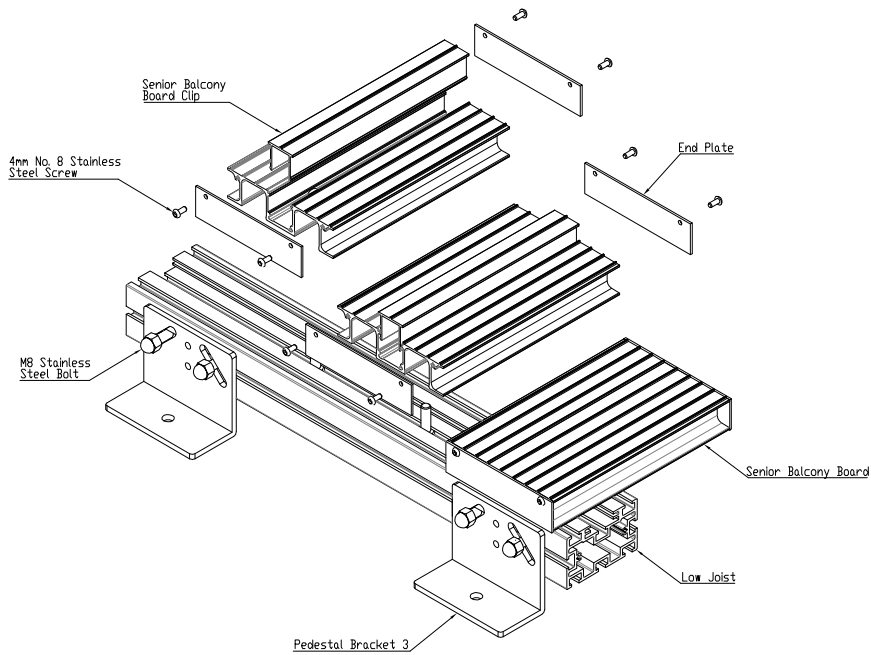

ISOMETRIC VIEW

Colour : 10 Standard Colours

Drawing Title:
Alideck) - Pedestal Bracket 3 - Standard
Drawing

Product:
Pedestal Bracket

Date	Page Size	Scale	Drawn
12-08-21	A2 (L)	1:3	Shyan

Issuer	Sequence	(Tot)	Rev
MIL	000001	1/1	V1

Finish	Page
PPC	1 of 1