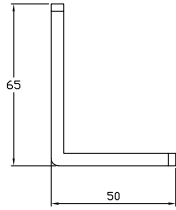

Pedestal Bracket 2
Standard Height 65mm
SCALE 1:1