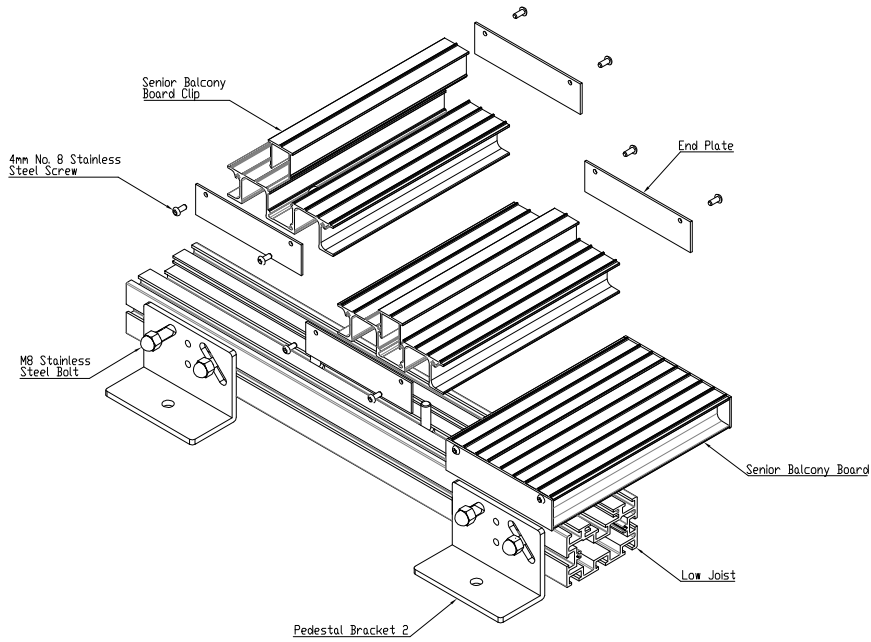

ISOMETRIC VIEW

Colour : 10 Standard Colours

Drawing Title:
Alideck) - Pedestal Bracket 2 - Standard
Drawing

Product:
Pedestal Bracket

Date	Page Size	Scale	Drawn
12-08-21	A2 (L)	1:3	Shyan
Issuer	Sequence	(Tot)	Rev
MIL	000001	1/1	V1
If in any doubt about which set of this drawing set to use (ISO 1502)	Finish	Page	
	PPC	1 of 1