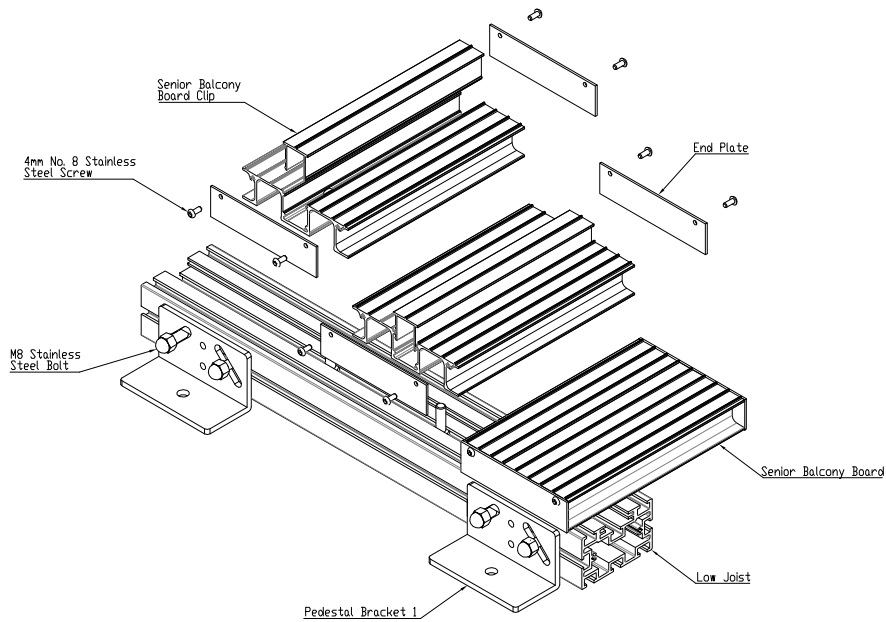

ISOMETRIC VIEW

Colour : 10 Standard Colours

Drawing Title:
Alideck 1 - Pedestal Bracket 1 - Standard
Drawing

Product:
Pedestal Bracket

Date	Page Size	Scale	Drawn
12-08-21	A2 (L)	1:3	Shyan

Issuer	Sequence	(Tot)	Rev
MIL	000001	1/1	V1

Finish	Page
PPC	1 of 1