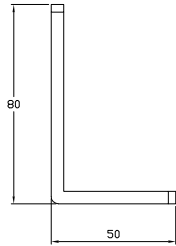

Pedestal Bracket 3
Standard Height 80mm
SCALE 1:1