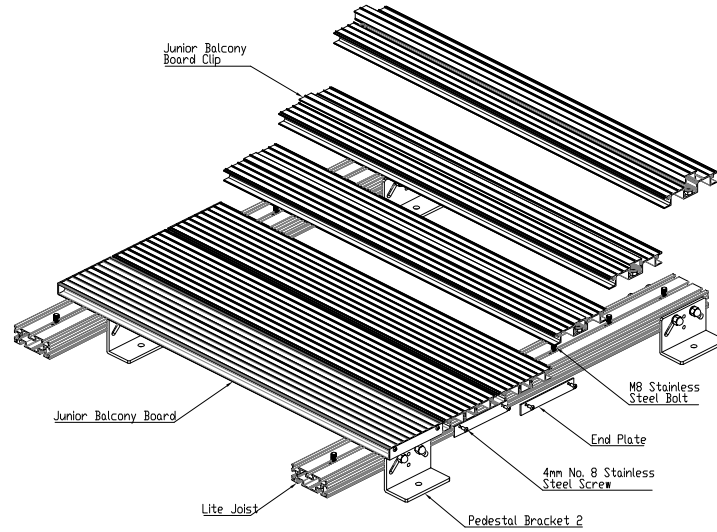

ISOMETRIC VIEW

Colour : 10 Standard Colours

Drawing Title:
Alideck) - Pedestal Bracket 2 - Standard
Drawing

Product:
Pedestal Bracket

Date	Page Size	Scale	Drawn
12-08-21	A2 (L)	1:3	Shyan
Issuer	Sequence	(Tot)	Rev
MIL	000001	1/1	V1
If in any doubt about which set of this drawing set to use (ISO 1502)	Finish	Page	
	PPC	1 of 1