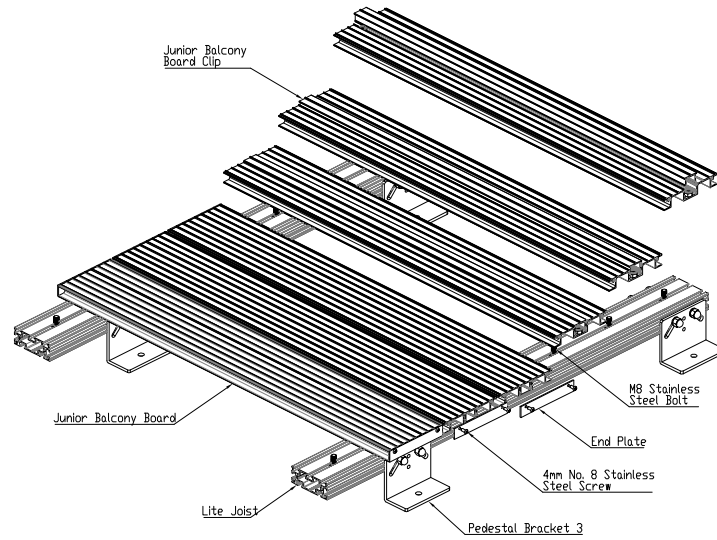

ISOMETRIC VIEW

Colour : 10 Standard Colours

Drawing Title:
Alideck) - Pedestal Bracket 3 - Standard
Drawing

Product:
Pedestal Bracket

Date	Page Size	Scale	Drawn
12-08-21	A2 (L)	1:3	Shyan

Issuer	Sequence	(Tot)	Rev
MIL	000001	1/1	V1

Finish	Page
PPC	1 of 1