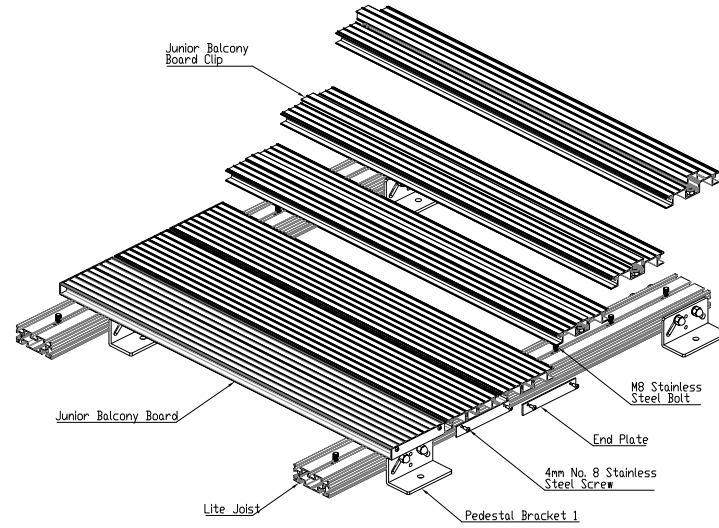

ISOMETRIC VIEW

Colour : 10 Standard Colours

Drawing Title:
Alideck 1 - Pedestal Bracket 1 - Standard
Drawing

Product:
Pedestal Bracket

Date	Page Size	Scale	Drawn
12-08-21	A2 (L)	1:3	Shyan

Issuer	Sequence	(Tot)	Rev
MIL	000001	1/1	V1

Finish	Page
PPC	1 of 1