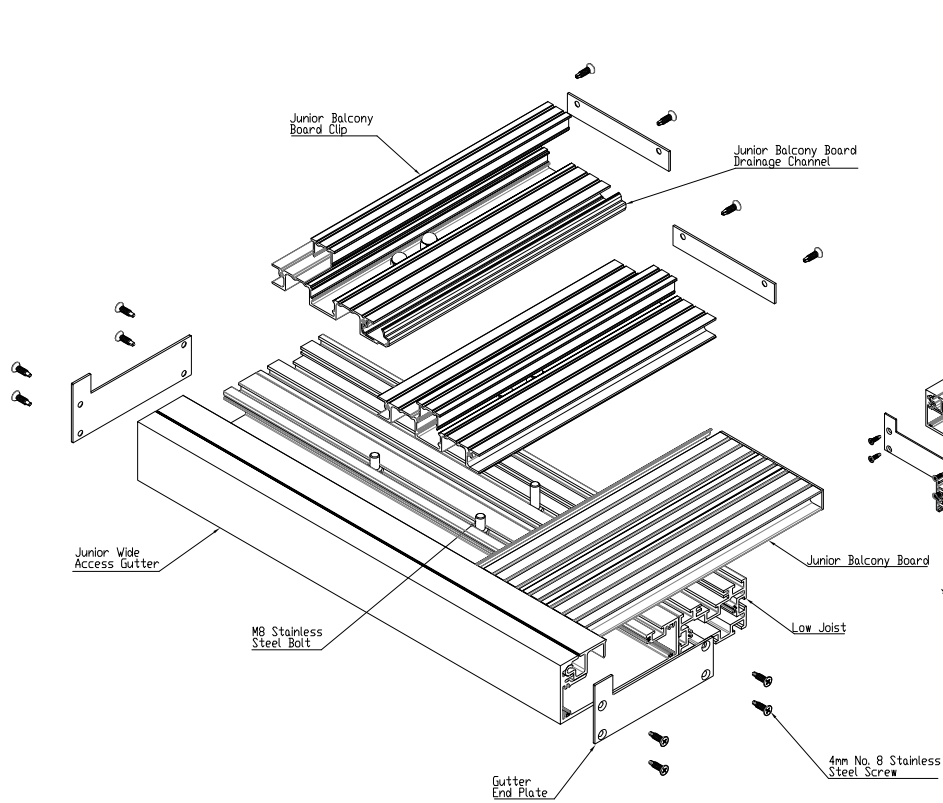

ISOMETRIC VIEW

Colour : 10 Standard Colours

Product:
Junior Wide Access Gutter

Date	Page Size	Scale	Drawn
27-08-21	A2 (L)	1:3	Shayan

Issuer	Sequence	(Tot)	Rev
MIL	000001	1/1	V2

Finish	Page
PPC	1 of 1