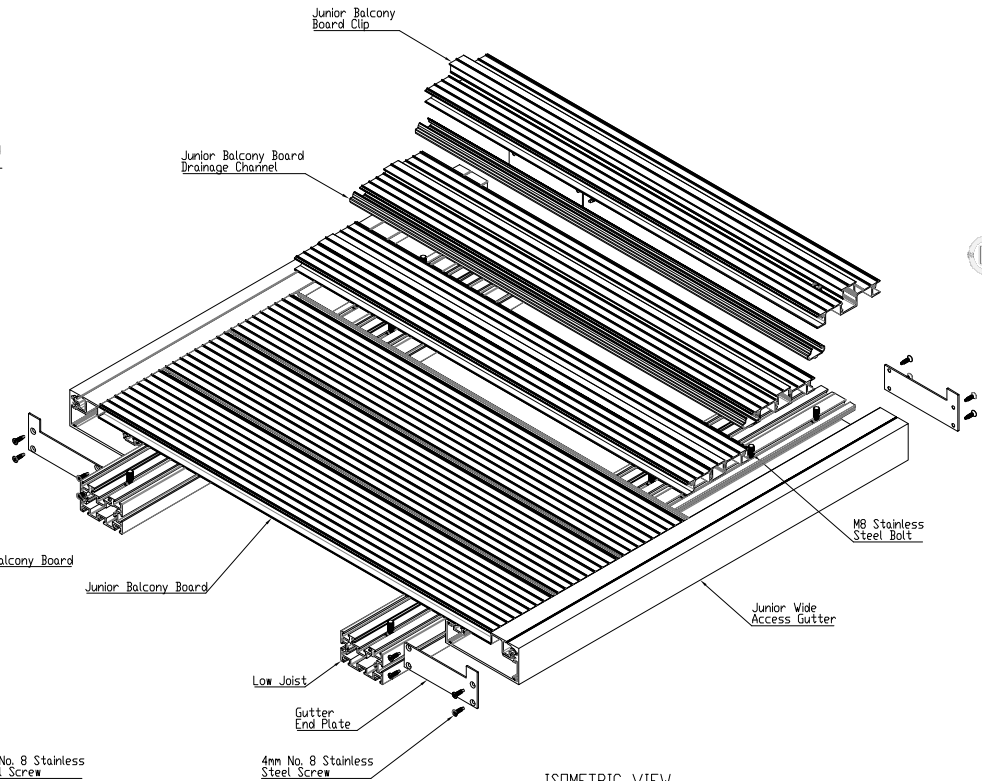

ISOMETRIC VIEW

Colour : 10 Standard Colours

Product:
Junior Wide Access Gutter

Date	Page Size	Scale	Drawn
27-08-21	A2 (L)	1:3	Shayan

Issuer	Sequence	(Tot)	Rev
MIL	000001	1/1	V2

Finish	Page
PPC	1 of 1