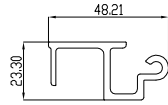

SCALE 1:1

SCALE 1:1

ISOMETRIC VIEW

Colour : 10 Standard Colours

Product:
Junior Wide Access Gutter

Date	Page Size	Scale	Drawn
27-08-21	A2 (L)	1:3	Shayan

Issuer	Sequence	(Tot)	Rev
MIL	000001	1/1	V2

Finish	Page
PPC	1 of 1