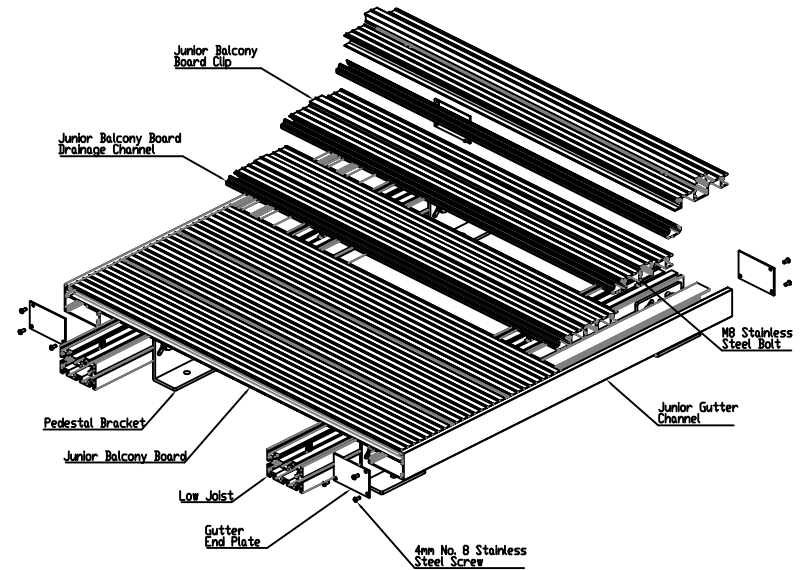

SCALE 1:1

ISOMETRIC VIEW

Colour : 10 Standard Colours

Product:
Junior Balcony Board Drainage Channel

Date	Page Size	Scale	Drawn
23-02-21	A2 (L)	1:3	Shayan

Issuer	Sequence	(Tot)	Rev
MIL	000001	1/1	V1

Finish	Page
PPC	1 of 1