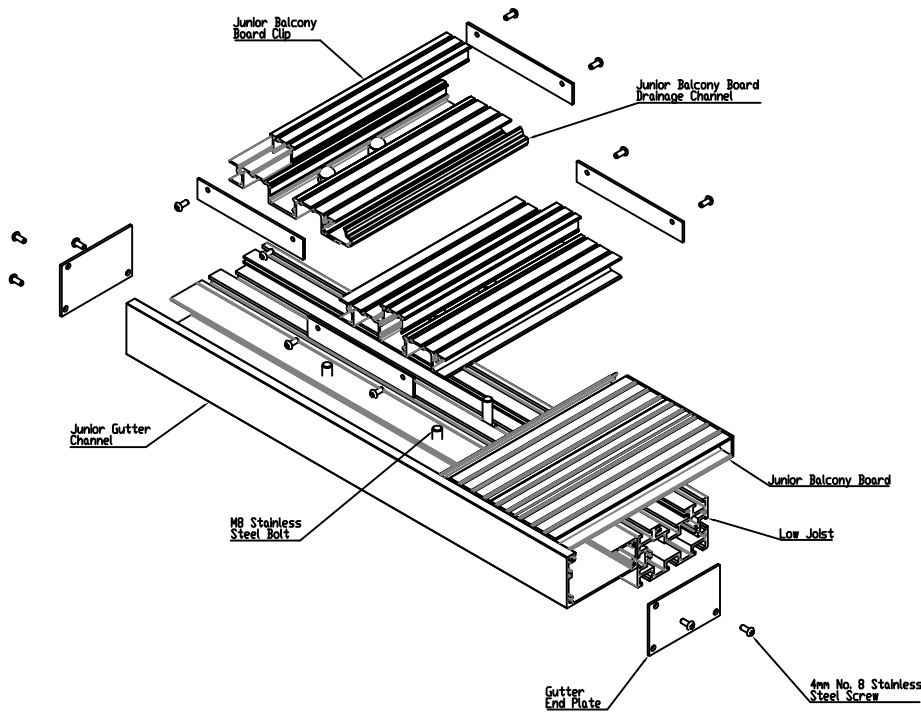

SCALE 1:1

ISOMETRIC VIEW

Colour : 10 Standard Colours

Product:
Junior Balcony Board Drainage Channel

Date	Page Size	Scale	Drawn
23-02-21	A2 (L)	1:3	Shayan

Issuer	Sequence	(Tot)	Rev
MIL	000001	1/1	V1

Finish	Page
PPC	1 of 1