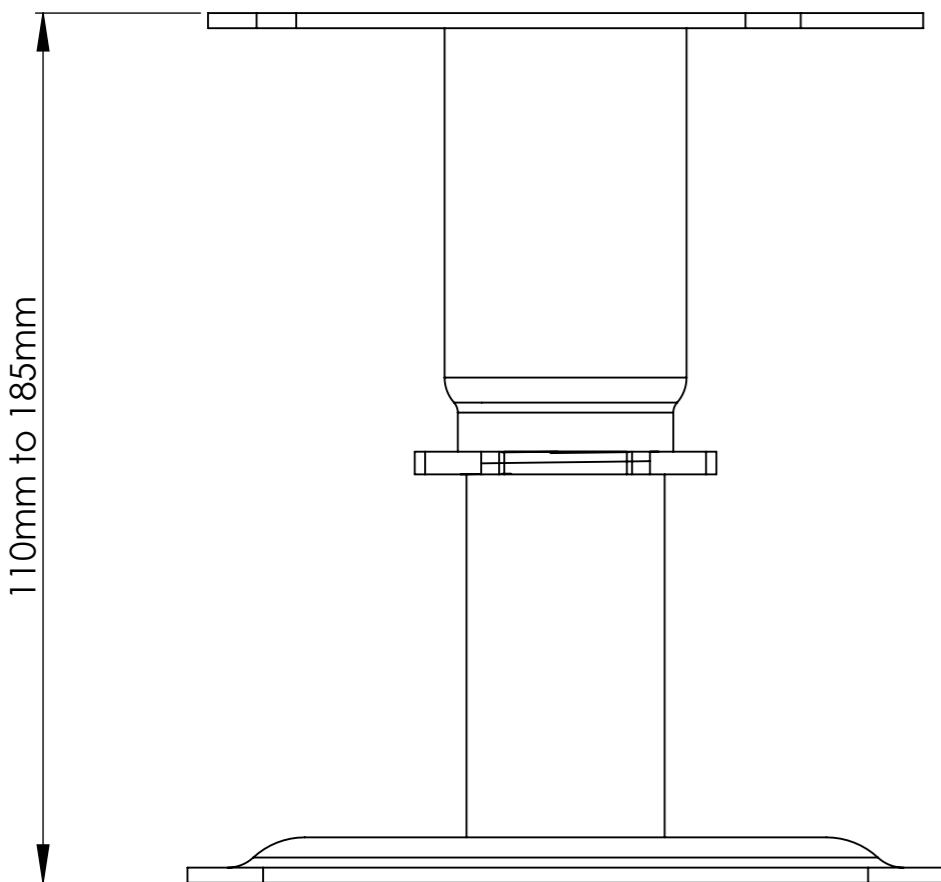

Adjustable Pedestal 110mm to 185mm - AD-AP-EX008

Adjustable Pedestal 110mm to 185mm - AD-AP-EX008

Notes.
This is an example product, the options are configurable.

Customer Sign Off.
Sign _____
Date _____

Delivery and Storage.
When components are delivered please ensure they are inspected and stored flat, also please ensure they are stored out of the sun. Do not store components upright.

Product Details:
Adjustable Pedestal 110mm to 185mm - AD-AP-EX008

Drawing Title:
Adjustable Pedestal 110mm to 185mm - AD-AP-EX008

Product:
Adjustable Pedestal 110mm to 185mm - AD-AP-EX008

Date	Page Size	Scale	Drawn
20-10-23	A3 (L)	DNS	Shyam
Issuer	Sequence	(Tol)	Rev
MIL	000001	+/- 1mm	V1
If in any doubt about details on this drawing call us on 01622 235 672		Finish	Page
	3rd Angle Projection	PPC	1 of 1