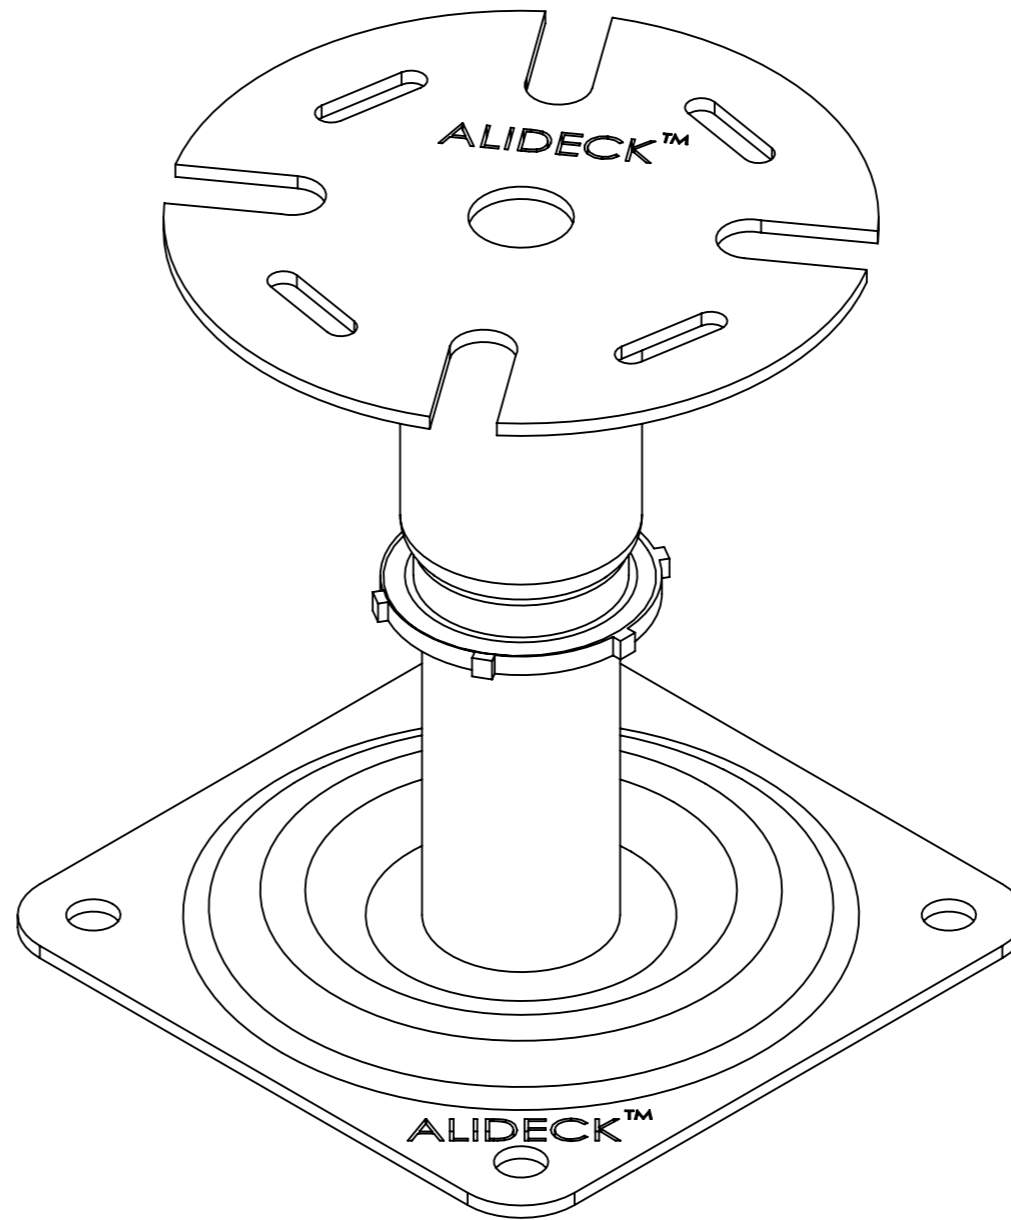

Adjustable Pedestal 110mm to 185mm - AD-AP-EX008

Adjustable Pedestal 110mm to 185mm - AD-AP-EX008

Notes.
This is an example product, the options are configurable.

Customer Sign Off.
Sign _____
Date _____

Delivery and Storage.
When components are delivered please ensure they are inspected and stored flat, also please ensure they are stored out of the sun. Do not store components upright.

Product Details:
Adjustable Pedestal 110mm to 185mm - AD-AP-EX008

Drawing Title:
Adjustable Pedestal 110mm to 185mm - AD-AP-EX008

Product:
Adjustable Pedestal 110mm to 185mm - AD-AP-EX008

Date	Page Size	Scale	Drawn
20-10-23	A3 (L)	DNS	Shyam
Issuer	Sequence	(Tol)	Rev
MIL	000001	+/- 1mm	V1
If in any doubt about details on this drawing call us on 01622 235 672		Finish	Page
	3rd Angle Projection	PPC	1 of 1