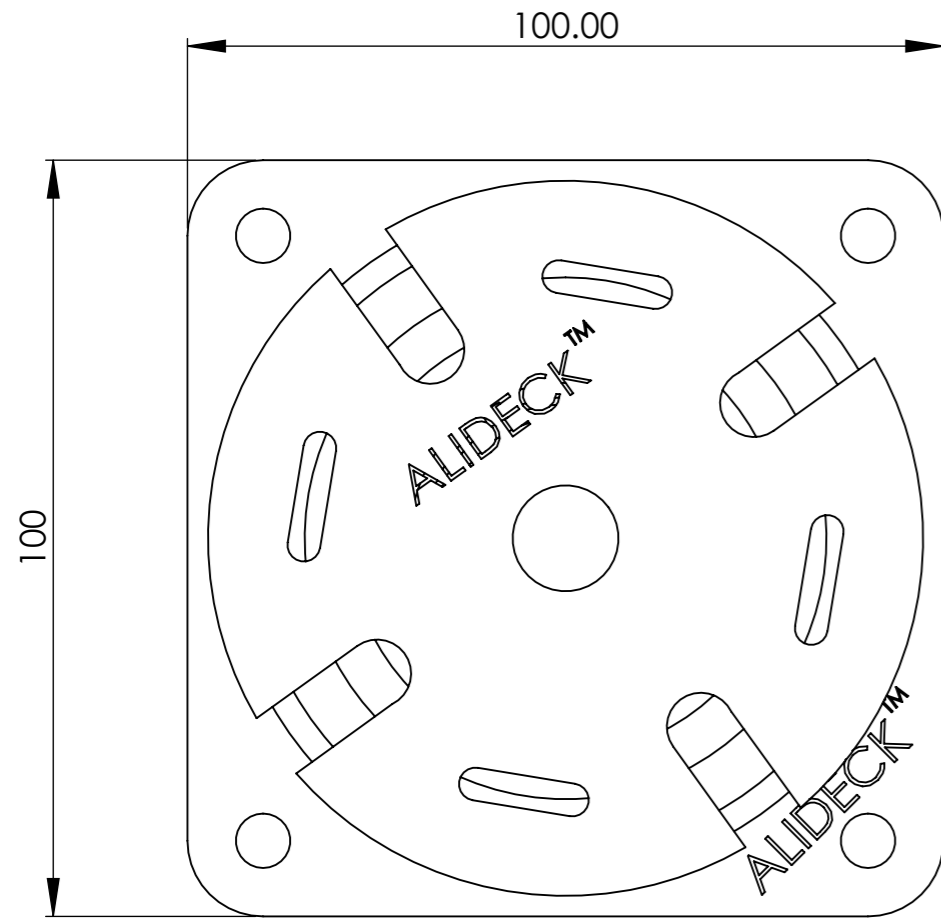

Adjustable Pedestal 110mm to 185mm - AD-AP-EX008

Adjustable Pedestal 110mm to 185mm - AD-AP-EX008

Notes.
This is an example product, the options are configurable.

Customer Sign Off.
Sign _____
Date _____

Delivery and Storage.
When components are delivered please ensure they are inspected and stored flat, also please ensure they are stored out of the sun. Do not store components upright.

Product Details:
Adjustable Pedestal 110mm to 185mm - AD-AP-EX008

Drawing Title:
Adjustable Pedestal 110mm to 185mm - AD-AP-EX008

Product:
Adjustable Pedestal 110mm to 185mm - AD-AP-EX008

Date	Page Size	Scale	Drawn
20-10-23	A3 (L)	DNS	Shyam
Issuer	Sequence	(Tol)	Rev
MIL	000001	+/- 1mm	V1
If in any doubt about details on this drawing call us on 01622 235 672		Finish	Page
	3rd Angle Projection	PPC	1 of 1