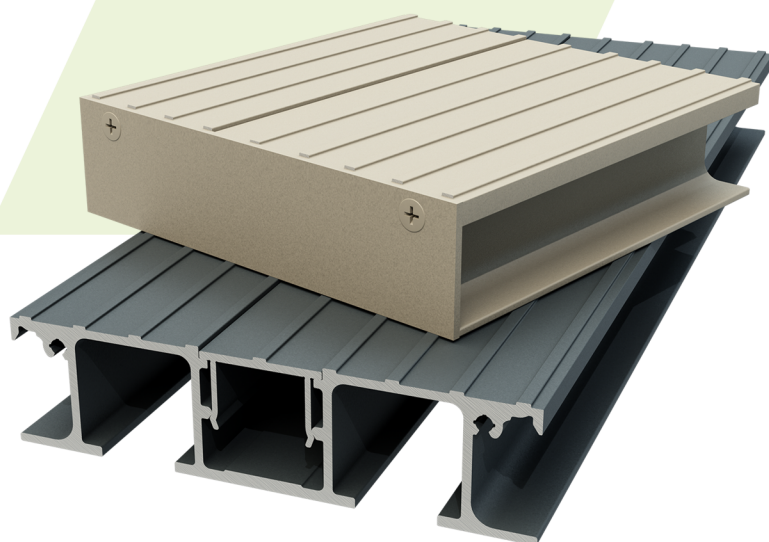

AliDeck STANDARD COLOUR RANGE

10
COLOURS
AVAILABLE

Our full standard range of Qualicoat powder coat colours are slip and wear resistant, and make no contribution to fire.

Europa & Jenner,
2 Trident Cl,
Medway City Estate,
Kent ME2 4ER