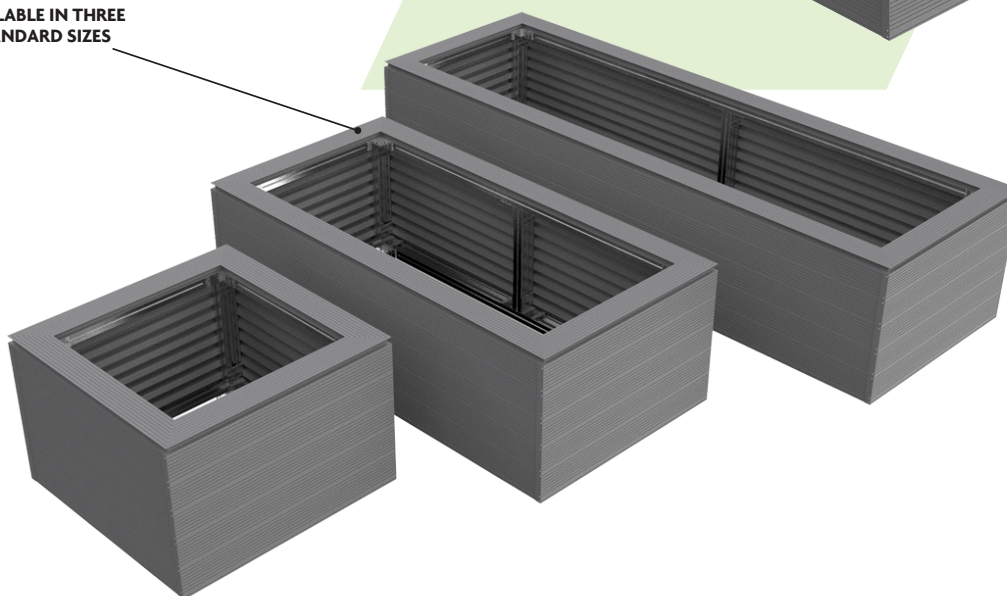

# AliDeck PLANTER KIT

Specification  
Datasheet

This novel application of our aluminium decking products is a cost-effective and compliant way to provide planter pots to balconies and terrace areas. Constructed from aluminium decking boards, joists, and brackets, the AliDeck Planter Kit is easy to assemble.

AVAILABLE IN THREE  
STANDARD SIZES

## Dimensions

Available in three standard sizes:  
500mm x 500mm x 600mm  
500mm x 1000mm x 600mm  
500mm x 1500mm x 600mm