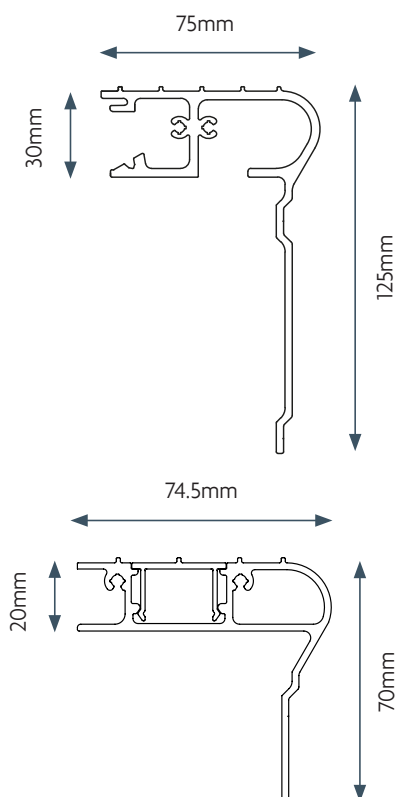

AliDeck NOSING PROFILE

Specification Datasheet

The AliDeck Nosing Extrusion has been designed to work in conjunction with all other AliDeck extrusions. When used with two of our deck boards it is commercially compliant for tread specification. (280mm)

Dimensions

FITS TO THE
SUPA JOIST AND
BALCONY BOARD

30mm

TEXTURED
SURFACE

CURVED
NOSING

20mm

TEXTURED
SURFACE

CURVED
NOSING

Product Specification

Dimensions:	74.5 x 70mm and 75mm x 125mm
Compliance:	Commercial Tread Specification
Material:	6063 T6 aluminium 30% minimum recycled
Colours:	Textured Silver Grey / Textured Sand.
Stock Extrusion Length:	6m