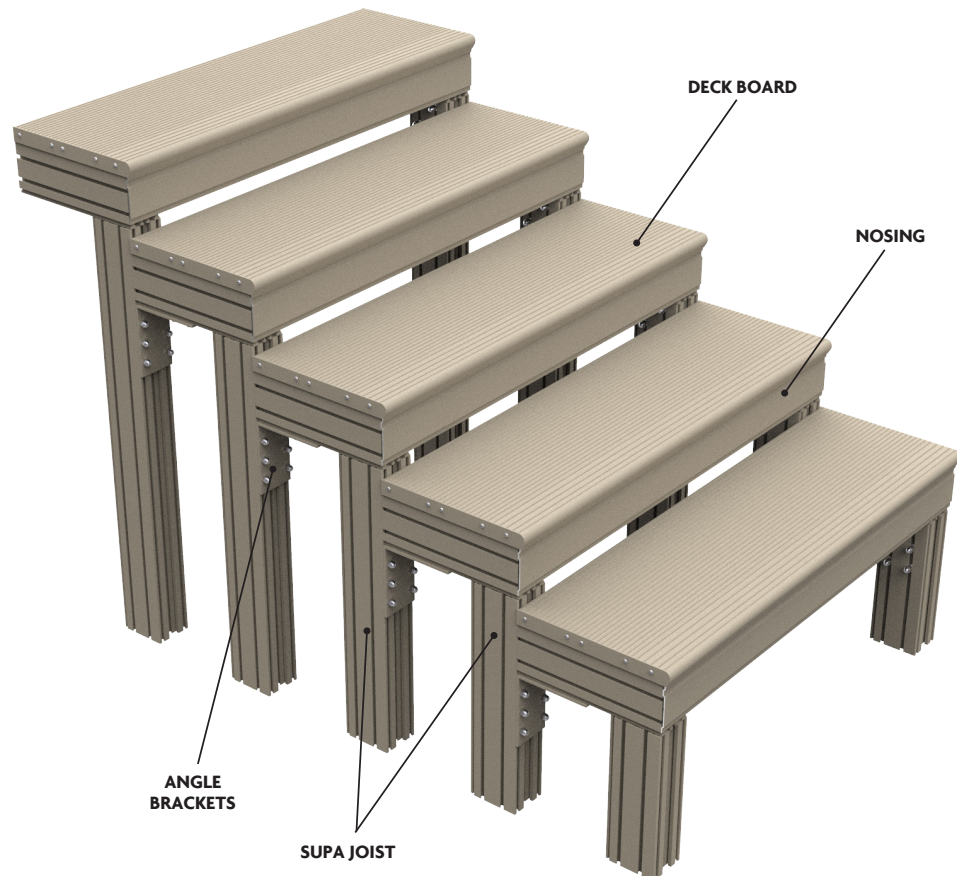

Construction

The Nosing Profiles are modular and work with the AliDeck Standard Board, Slip Resistant Board, Balcony Board, Junior Balcony Board and Supa & Low Joists.

Maintenance

Due to the fact that AliDeck is aluminium and finished using the 5 stage Qualicoat system, little or no maintenance is required. General grime can be removed simply with a damp, lint free cloth or mop with warm soapy water.

Colour Options

AliDeck Nosing Profiles are available in our full range of standard colours. Please refer to our Standard Colour Range datasheet for colour options (available at www.alideck.co.uk/downloads).

Non-standard colours are available on request as special orders, but may affect cost and lead-time. The Nosing Profiles can be supplied non-coated/mill finish to achieve A1 fire rating.