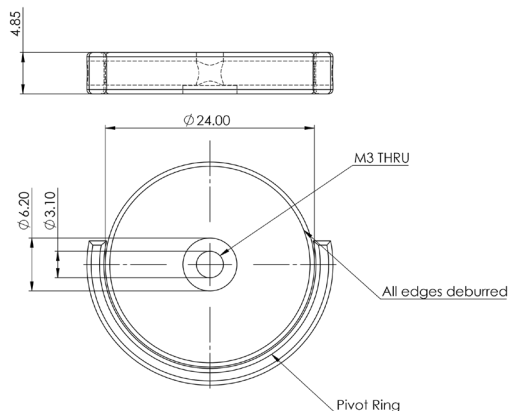

AliDeck FURNITURE TIE DOWN ANCHOR

Specification Datasheet

A stainless steel folding D-ring, able to be installed between AliDeck decking boards to allow furniture to be tied down. Maximum loading of 85KG confirmed in testing.

Usage Notes

Lashing material is not supplied.

We recommend the following:

- Heavy-Duty Stainless Steel Cable
- Minimum 4mm overall diameter
- Fitted with tamper-resistant stainless steel snap hook

Europa & Jenner House
Victory Park
1-2 Trident Close
Medway City Estate
Rochester
ME2 4ER