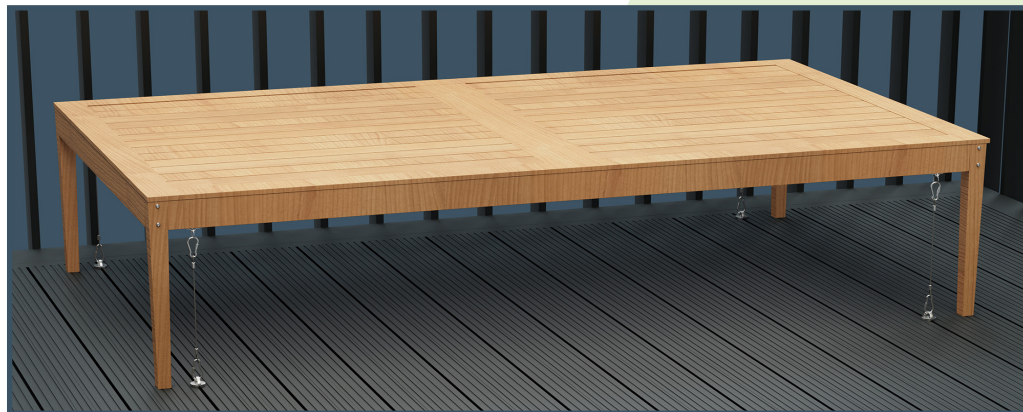

AliDeck FURNITURE TIE DOWN ANCHOR

Specification Datasheet

A stainless steel folding D-ring, able to be installed between AliDeck decking boards to allow furniture to be tied down. Maximum loading of 85KG confirmed in testing.

Usage Notes

Lashing material is not supplied.

We recommend the following:

- Heavy-Duty Stainless Steel Cable
- Minimum 4mm overall diameter
- Fitted with tamper-resistant stainless steel snap hook

Europa & Jenner House
Victory Park
1-2 Trident Close
Medway City Estate
Rochester
ME2 4ER