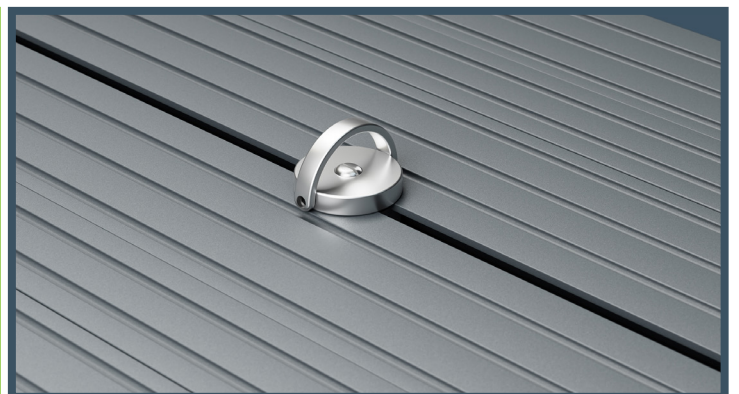

AliDeck FURNITURE TIE DOWN ANCHOR

Specification Datasheet

A stainless steel folding D-ring, able to be installed between AliDeck decking boards to allow furniture to be tied down. Maximum loading of 85KG confirmed in testing.

Usage Notes

Lashing material is not supplied.

We recommend the following:

- Heavy-Duty Stainless Steel Cable
- Minimum 4mm overall diameter
- Fitted with tamper-resistant stainless steel snap hook

Europa & Jenner House
Victory Park
1-2 Trident Close
Medway City Estate
Rochester
ME2 4ER