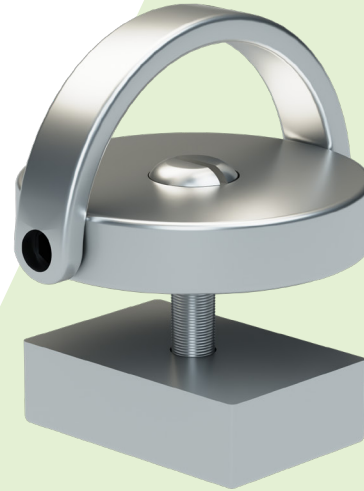

AliDeck FURNITURE TIE DOWN ANCHOR

Specification Datasheet

A stainless steel folding D-ring, able to be installed between AliDeck decking boards to allow furniture to be tied down. Maximum loading of 85KG confirmed in testing.

Usage Notes

Lashing material is not supplied.

We recommend the following:

- Heavy-Duty Stainless Steel Cable
- Minimum 4mm overall diameter
- Fitted with tamper-resistant stainless steel snap hook

Europa & Jenner House
Victory Park
1-2 Trident Close
Medway City Estate
Rochester
ME2 4ER