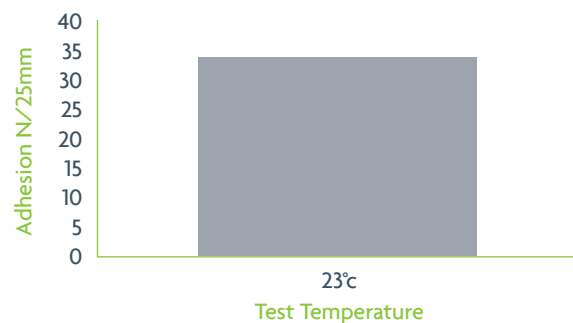

Very high performance, double sided, fire retardant, black, acrylic foam tape

A flame retardant adhesive, coated on a flame retardant acrylic foam carrier. Very high-performance adhesion to metal, glass and medium-high surface energy plastics. Perfect for use with aluminium in outdoor settings.

Technical Data

Thickness: 1.1mm	Density: 930 kg/M³
Fire Retardant:	Self Extinguishing
Colour:	Black
Release Liner:	Paper/production aid film

180° Peel Adhesion Results to Steel