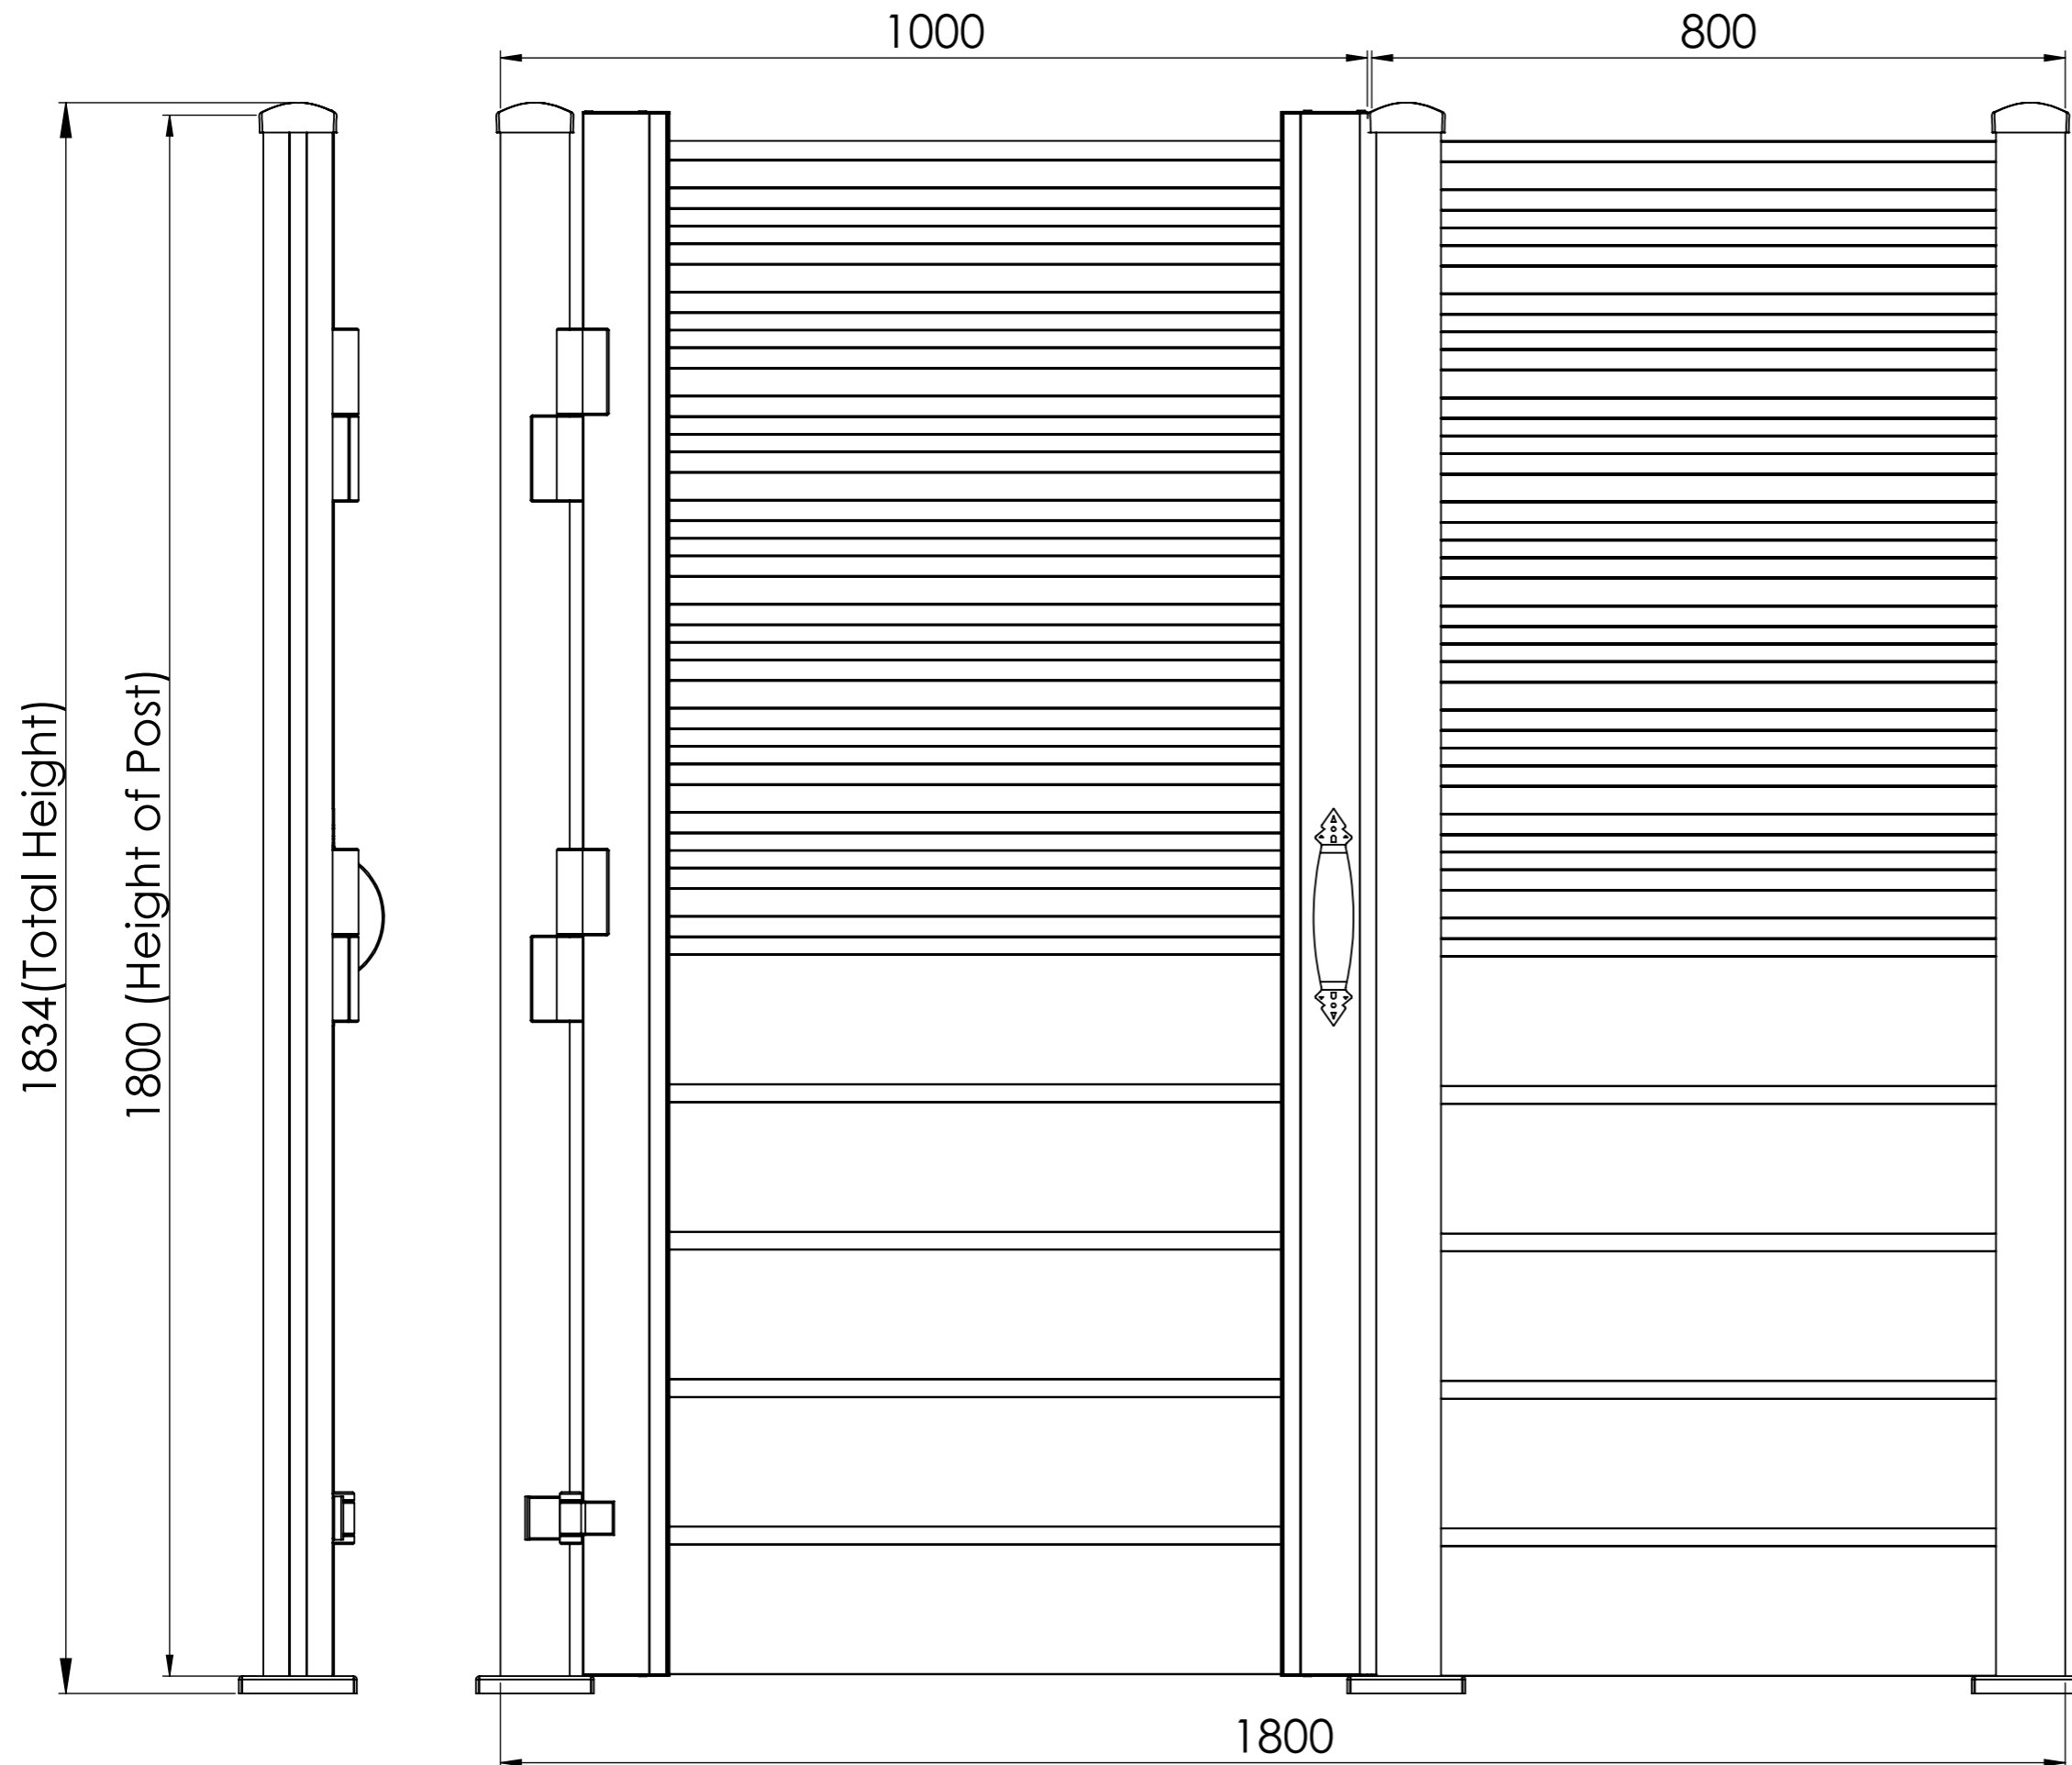

A Fence Balcony Divider with Gate

Notes.

Contractor to be responsible for checking this scheme against architects drawings/site requirements and to advise AFence immediately of any discrepancies. Orders placed against AFence drawing reference assume approval of this scheme. Any materials required over and above the quantities given, will be charged accordingly.

Customer Sign Off.

Sign _____

Date _____

Record Of Revision Changes.

1. Creation of drawing (V1)

Colour ; Only 2 colours available Anthracite Grey RAL 7016 textured and Jet Black RAL 9005 textured

Delivery and Storage.

When delivered check that all boards and posts are present. Check whether the boards or posts have suffered any visible damage in transit Damaged panels must be noted on the delivery document and replaced if necessary. The boards and posts are delivered on a pallet (protected) and should also be stored this way on site. Do not store boards or posts standing upright.