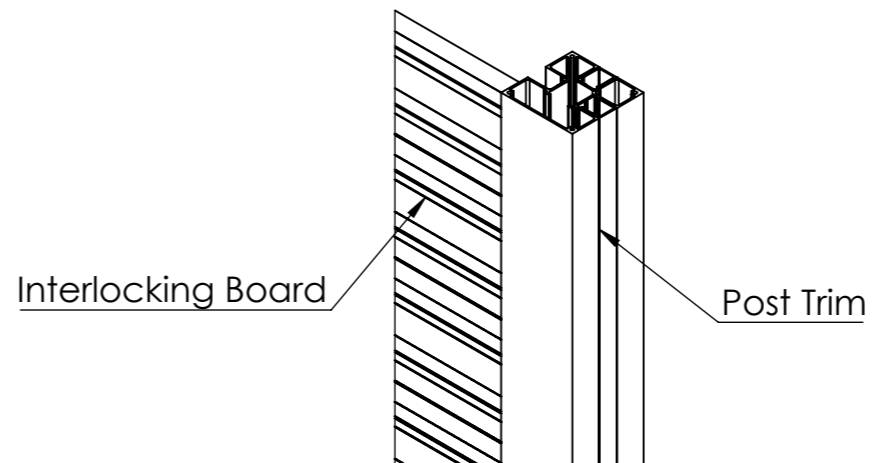

DETAIL M

Notes.

Contractor to be responsible for checking this scheme against architects drawings/site requirements and to advise AFence immediately of any discrepancies. Orders placed against AFence drawing reference assume approval of this scheme. Any materials required over and above the quantities given, will be charged accordingly.

Customer Sign Off.

Sign _____

Date _____

Record Of Revision Changes.

1. Creation of drawing (V1)

Colour ; Only 2 colours available Anthracite Grey RAL 7016 textured and Jet Black RAL 9005 textured

Delivery and Storage.

When delivered check that all boards and posts are present. Check whether the boards or posts have suffered any visible damage in transit Damaged panels must be noted on the delivery document and replaced if necessary. The boards and posts are delivered on a pallet (protected) and should also be stored this way on site. Do not store boards or posts standing upright.