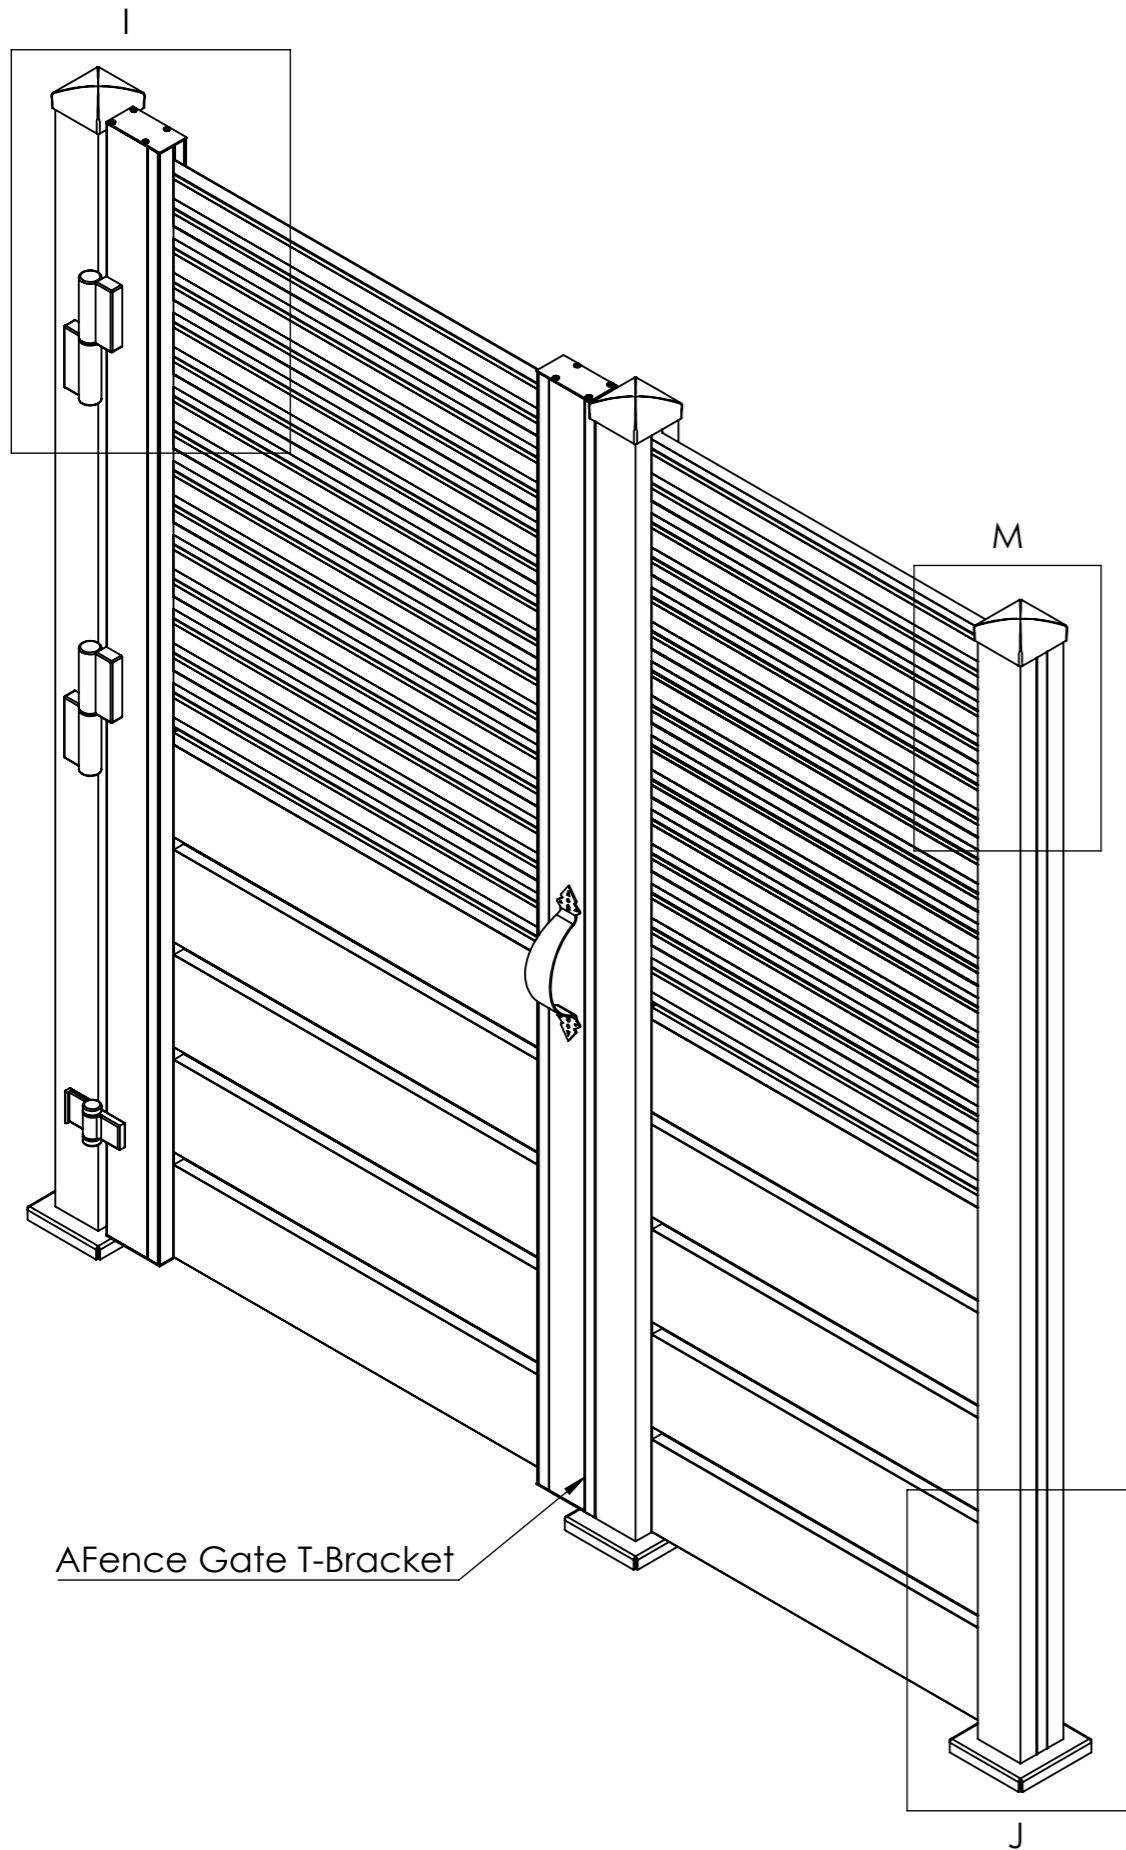

A Fence Balcony Divider with Gate

DETAIL I