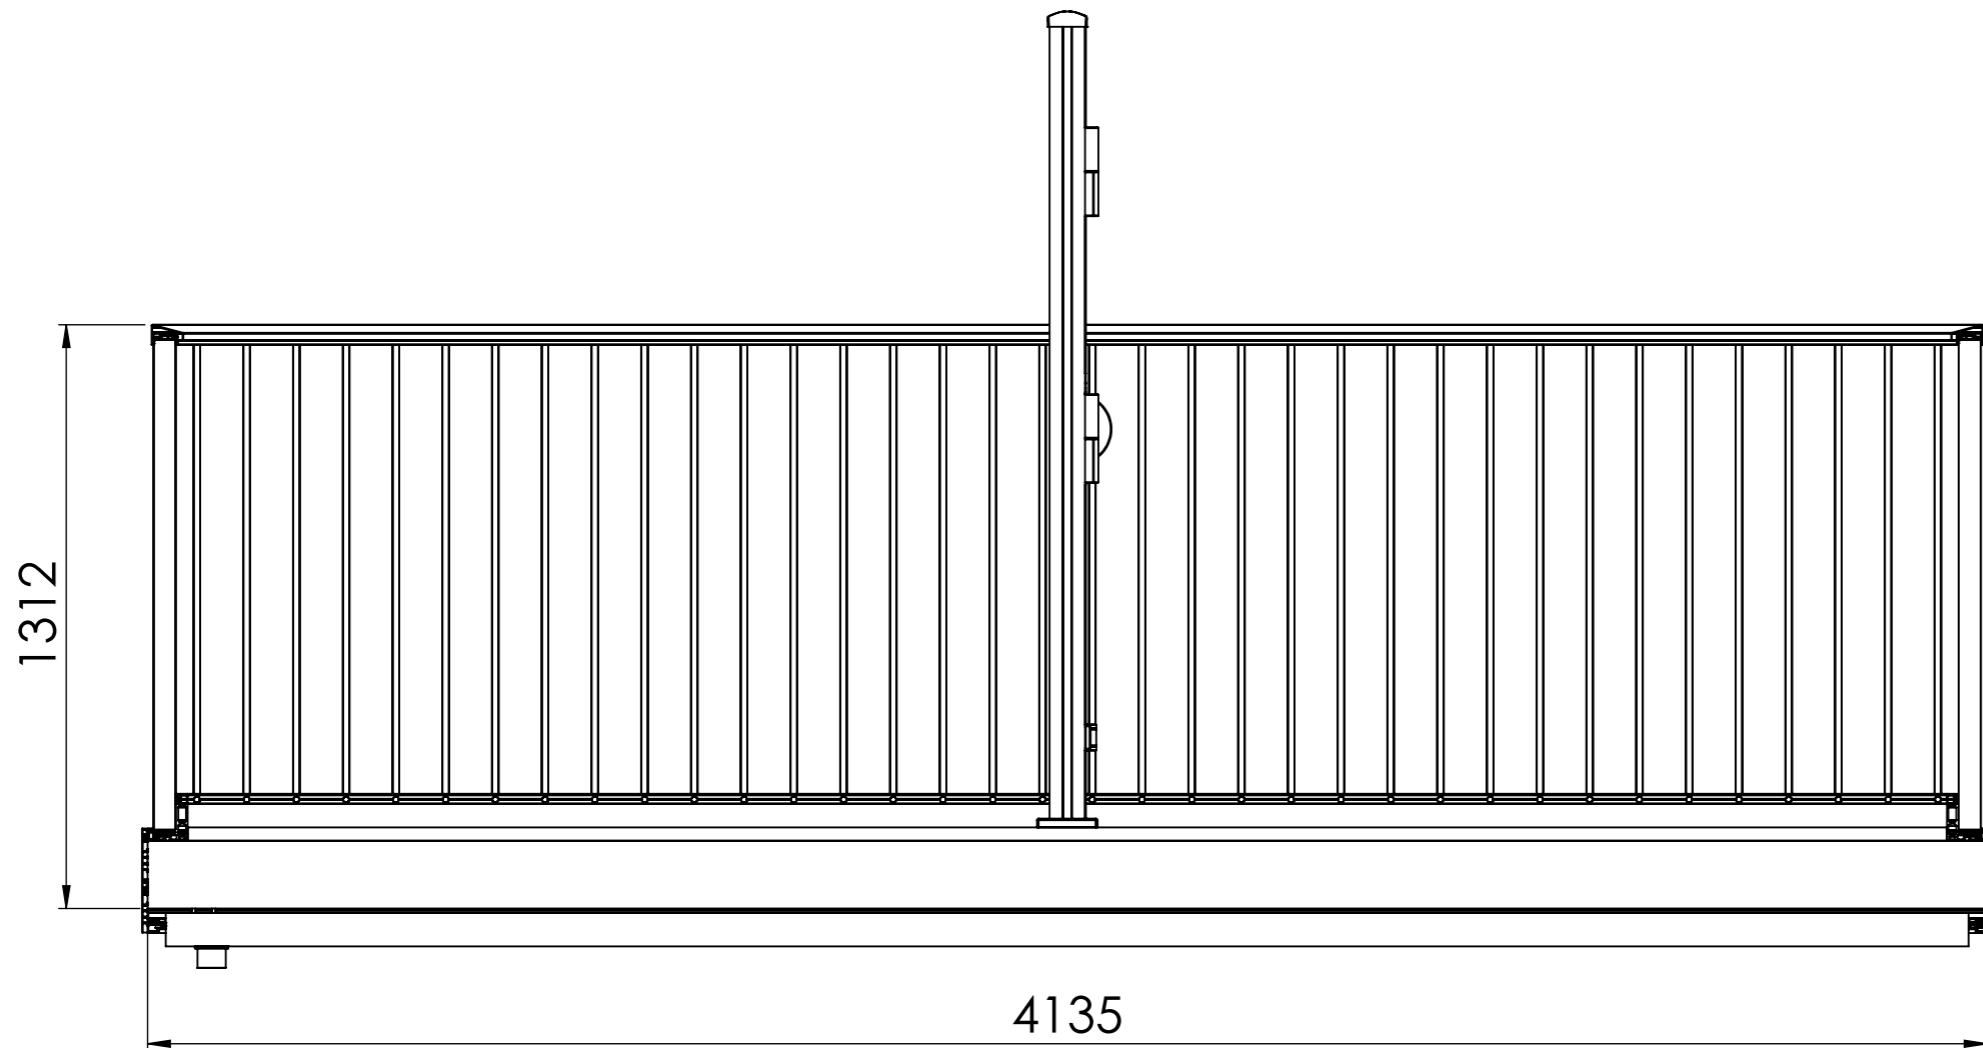

A Fence Balcony Divider with Gate

Notes.
Contractor to be responsible for checking this scheme against architects drawings/site requirements and to advise AFence immediately of any discrepancies. Orders placed against AFence drawing reference assume approval of this scheme. Any materials required over and above the quantities given, will be charged accordingly.

Customer Sign Off.

Sign _____

Date _____

Record Of Revision Changes.

1. Creation of drawing (V1)

Colour ; Only 2 colours available Anthracite Grey RAL 7016 textured and Jet Black RAL 9005 textured

Delivery and Storage.

When delivered check that all boards and posts are present. Check whether the boards or posts have suffered any visible damage in transit Damaged panels must be noted on the delivery document and replaced if necessary. The boards and posts are delivered on a pallet (protected) and should also be stored this way on site. Do not store boards or posts standing upright.