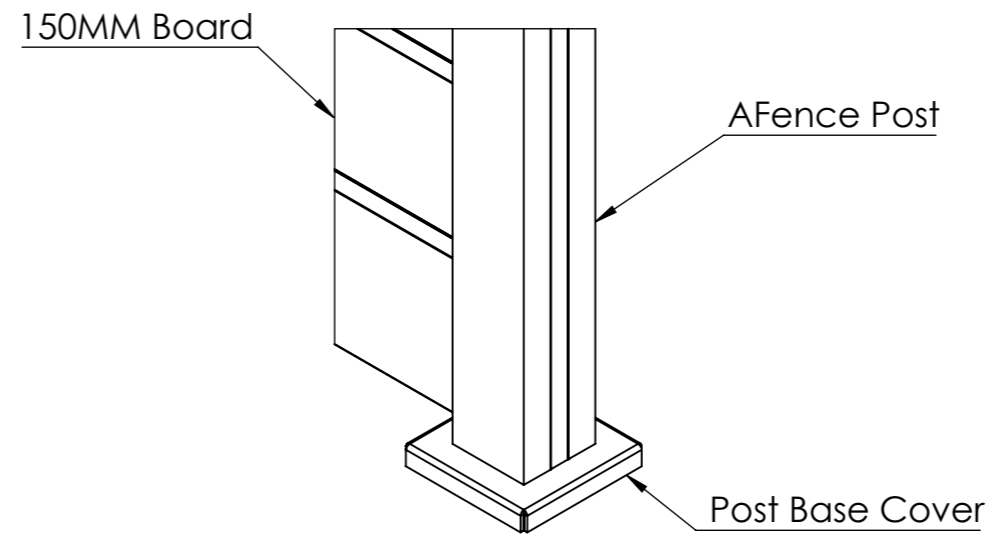

A Fence Balcony Divider with Gate

DETAIL J

Notes.

Contractor to be responsible for checking this scheme against architects drawings/site requirements and to advise AFence immediately of any discrepancies. Orders placed against AFence drawing reference assume approval of this scheme. Any materials required over and above the quantities given, will be charged accordingly.

Customer Sign Off.

Sign _____

Date _____

Record Of Revision Changes.

1. Creation of drawing (V1)

Colour ; Only 2 colours available Anthracite Grey RAL 7016 textured and Jet Black RAL 9005 textured

Delivery and Storage.

When delivered check that all boards and posts are present. Check whether the boards or posts have suffered any visible damage in transit Damaged panels must be noted on the delivery document and replaced if necessary. The boards and posts are delivered on a pallet (protected) and should also be stored this way on site. Do not store boards or posts standing upright.

Product Details:

From

This drawing and the product it displays is the sole property of AFence & AliDeck any reproduction of this drawing or product without the written permission of AFence & AliDeck is prohibited.

Drawing Title:

A Fence Balcony Divider with Gate

Product:

A Fence Balcony Divider with Gate

Date	Page Size	Scale	Drawn
15-11-23	A3 (L)	DNS	ARUN
Issuer	Sequence	(Tol)	Rev
MIL	000001	+/- 1mm	V1
If in any doubt about details on this drawing call us on 01622 235 672		Finish	Page
	3rd Angle Projection	PPC	3 of 4