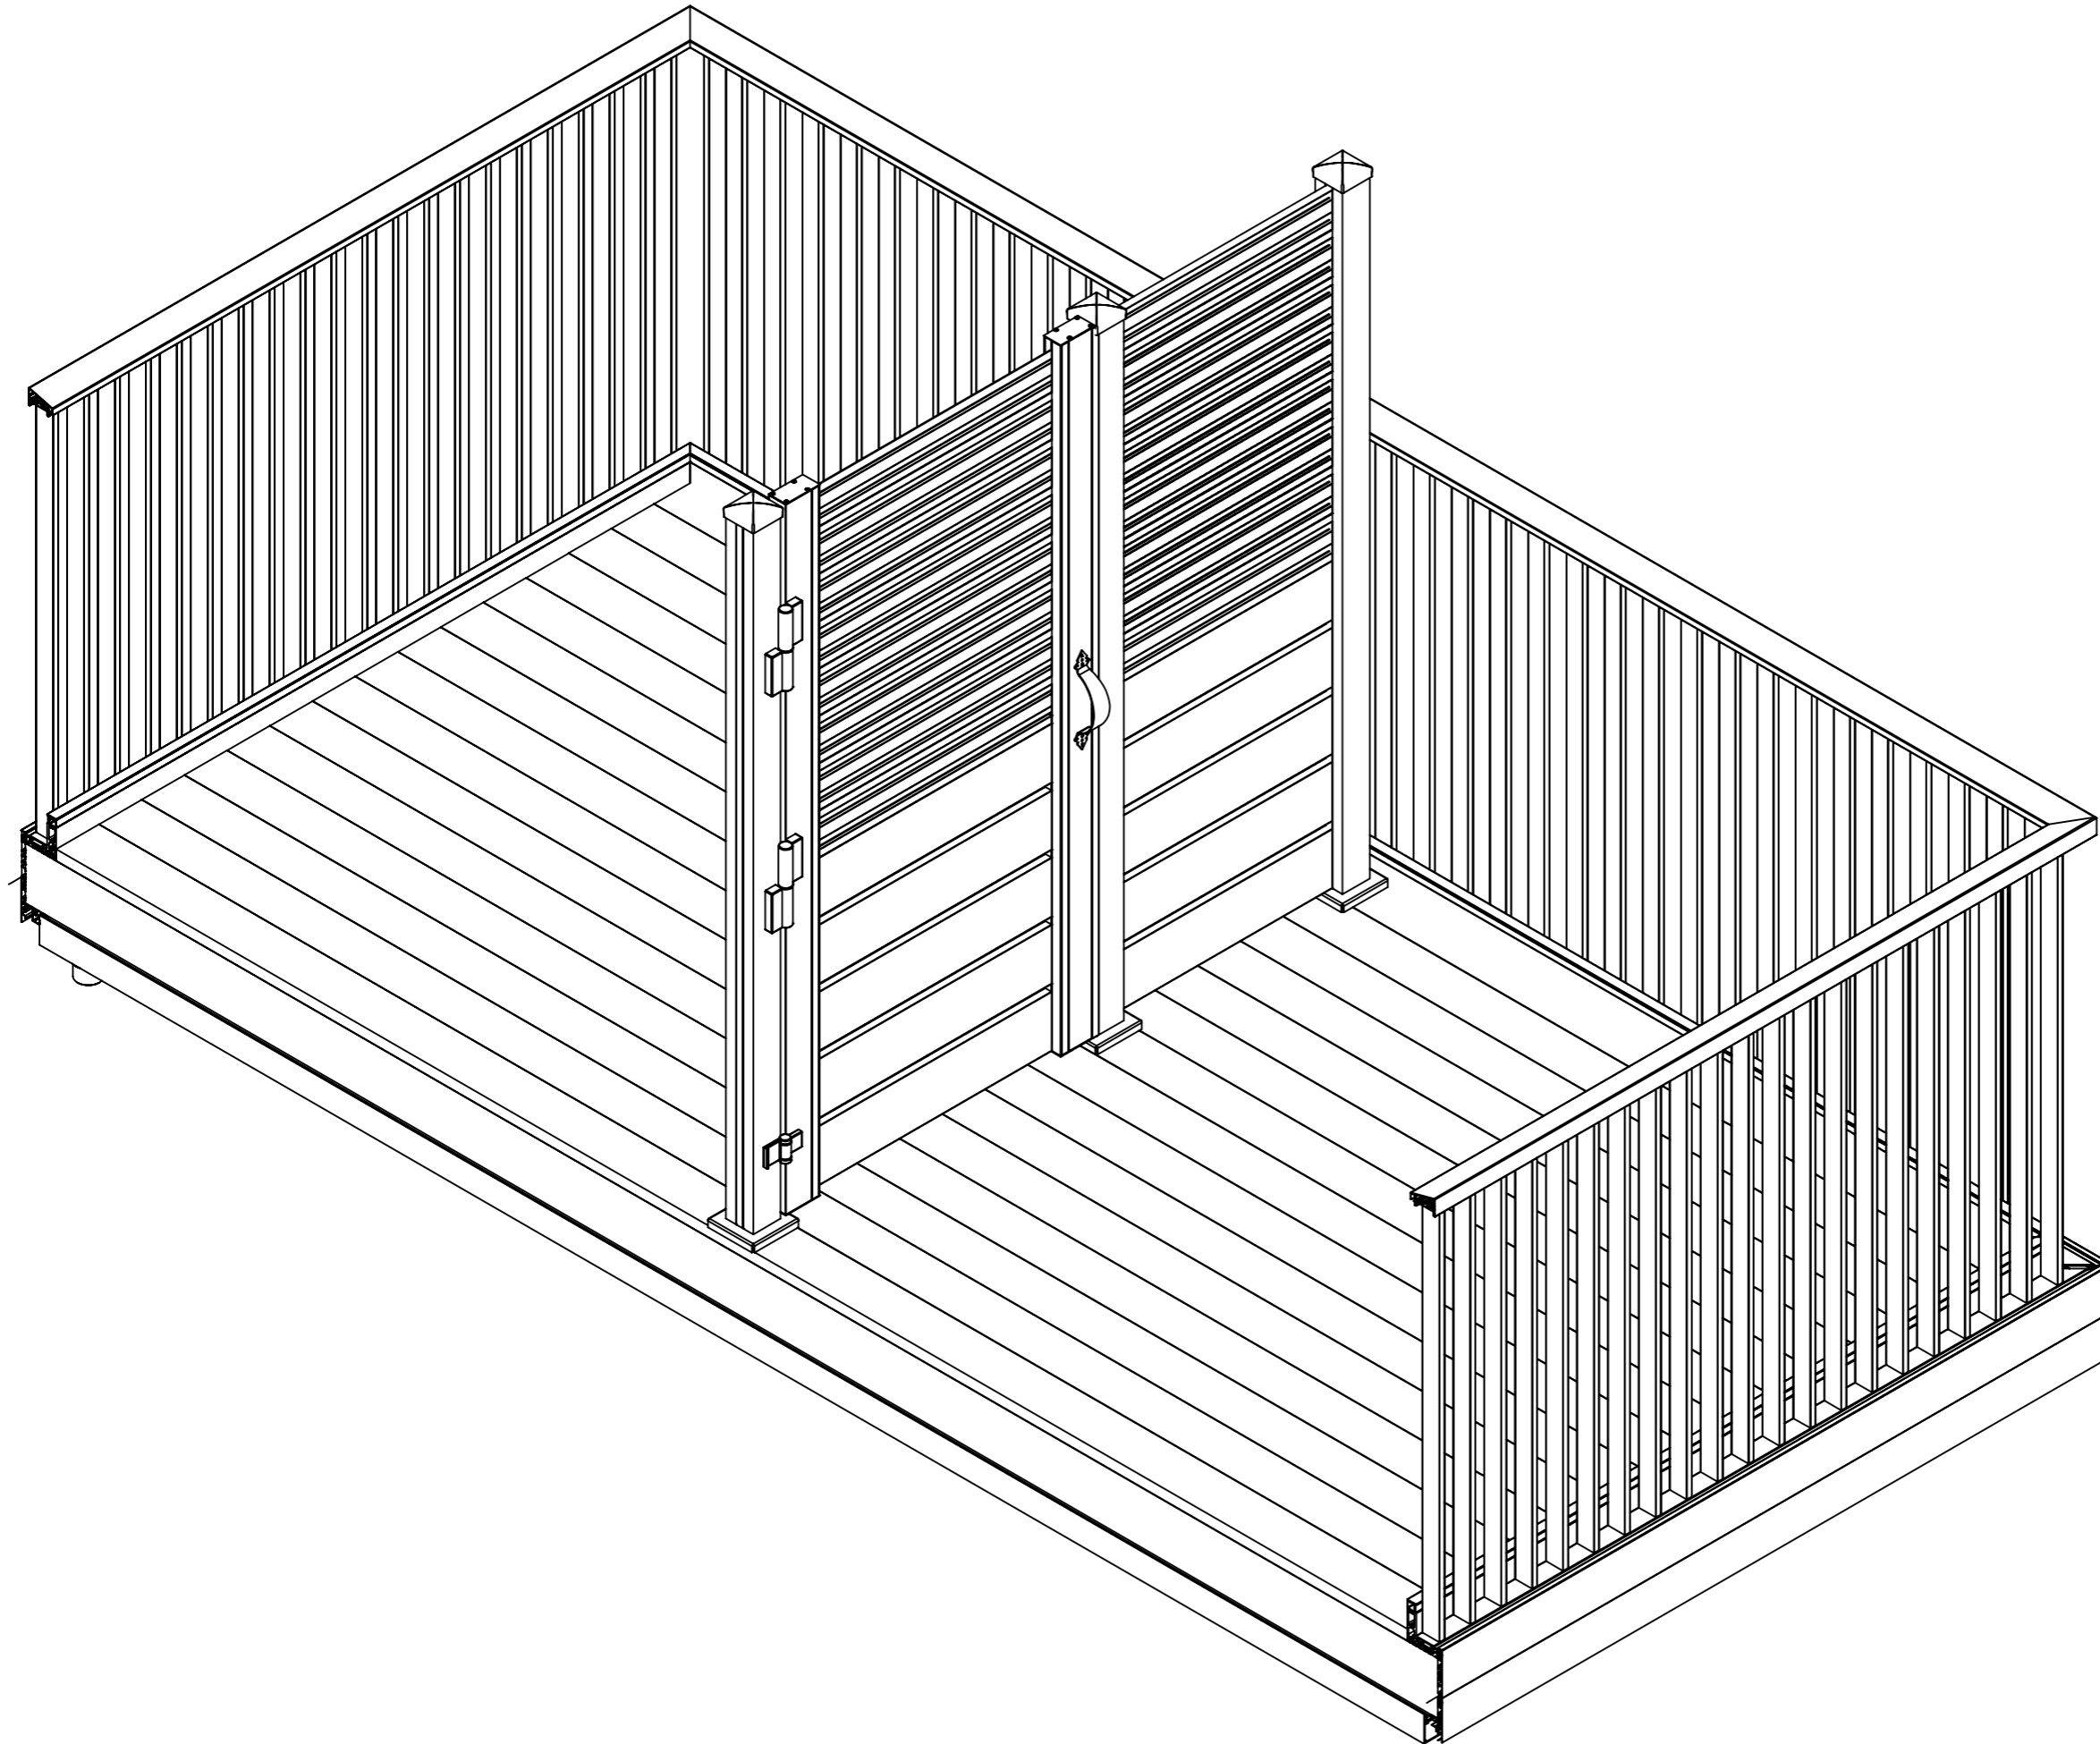

A Fence Balcony Divider with Gate

Notes.

Contractor to be responsible for checking this scheme against architects drawings/site requirements and to advise AFence immediately of any discrepancies. Orders placed against AFence drawing reference assume approval of this scheme. Any materials required over and above the quantities given, will be charged accordingly.

Customer Sign Off.

Sign _____

Date _____

Record Of Revision Changes.

1. Creation of drawing (V1)

Colour ; Only 2 colours available Anthracite Grey RAL 7016 textured and Jet Black RAL 9005 textured

Delivery and Storage.

When delivered check that all boards and posts are present. Check whether the boards or posts have suffered any visible damage in transit Damaged panels must be noted on the delivery document and replaced if necessary. The boards and posts are delivered on a pallet (protected) and should also be stored this way on site. Do not store boards or posts standing upright.

Product Details: