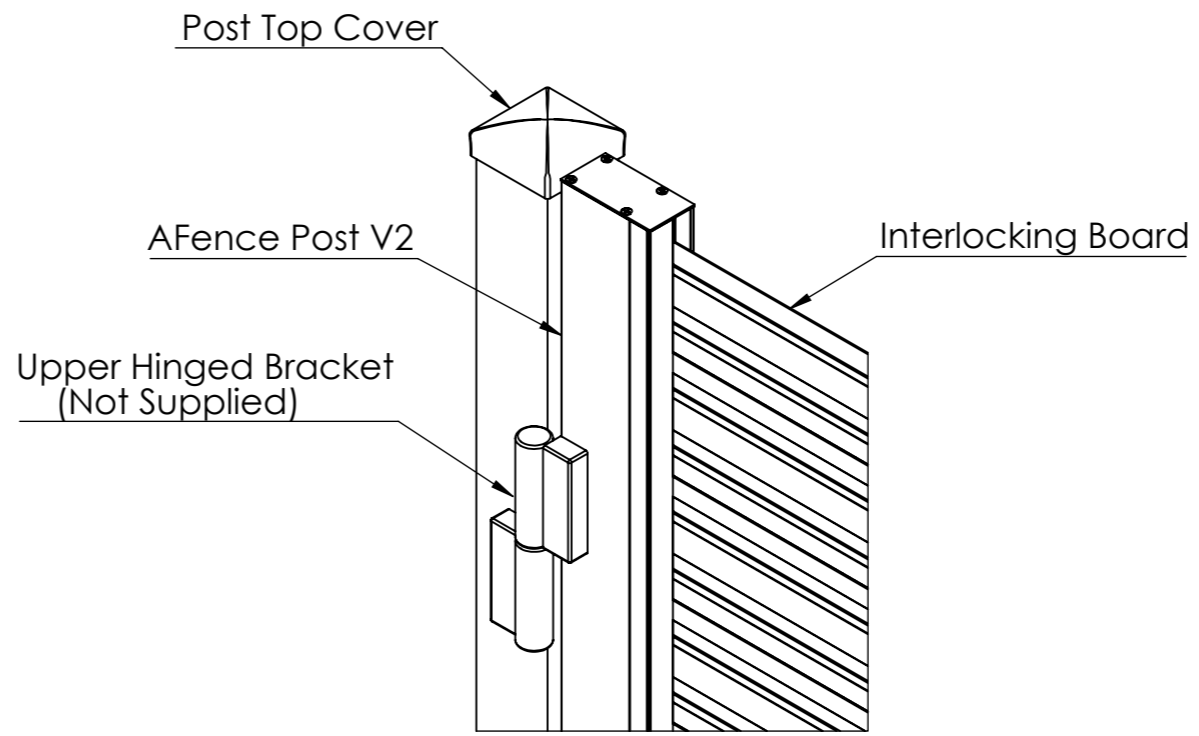

A Fence Balcony Divider with Gate

DETAIL I